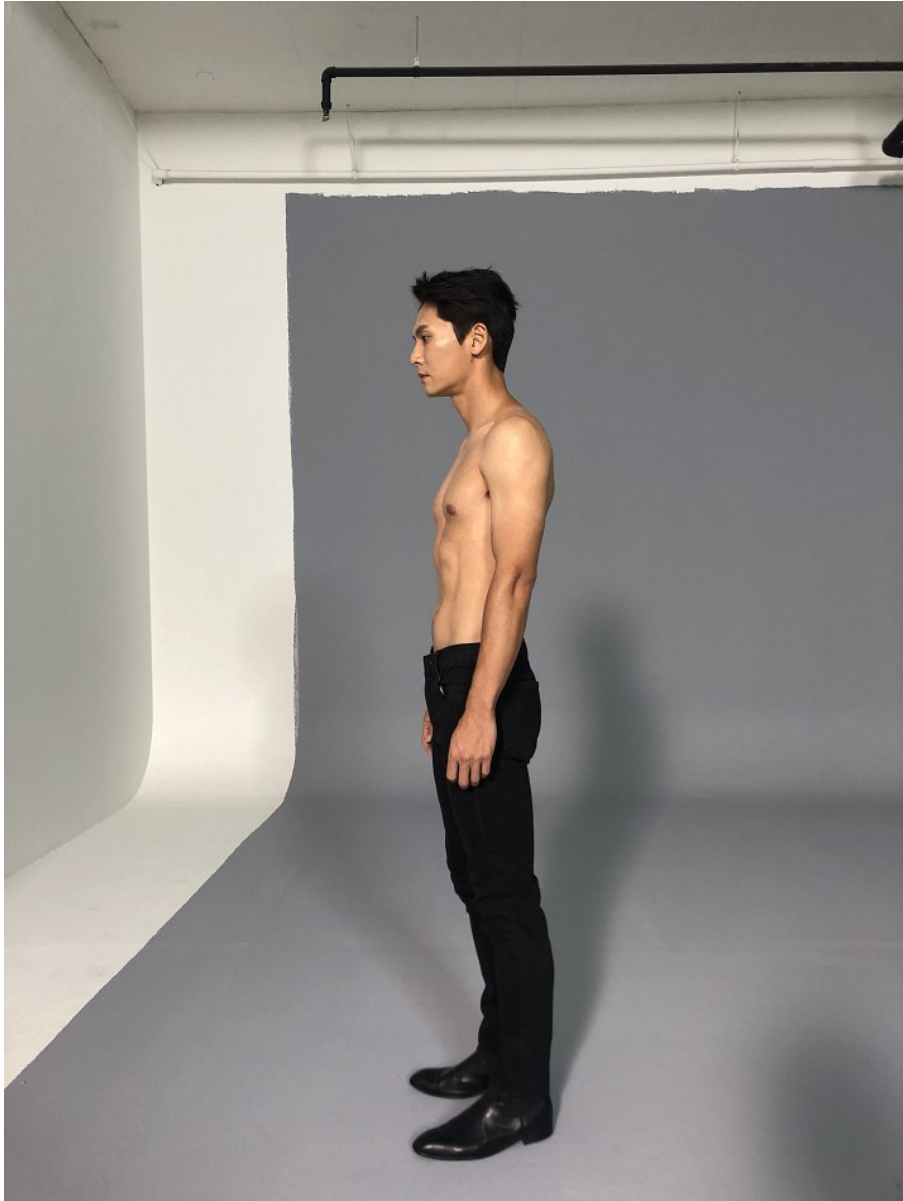

# Morph

Morph Management, 36 Jangmun-ro Yongsan-gu Seoul Korea ZIP 04393 | Phone: +82 2 797 7200

CHOI KYU BUM (@choigyuu\_)

Height 188/6'2" Chest 93/36.5" Waist 80/31.5" Hips 96/38" Shoe 285mm Hair Black Eyes Brown Born in 1983

# Morph

Morph Management, 36 Jangmun-ro Yongsan-gu Seoul Korea ZIP 04393 | Phone: +82 2 797 7200

**CHOI KYU BUM** (@choigyuu\_)

Height 188/6'2" Chest 93/36.5" Waist 80/31.5" Hips 96/38" Shoe 285mm Hair Black Eyes Brown Born in 1983