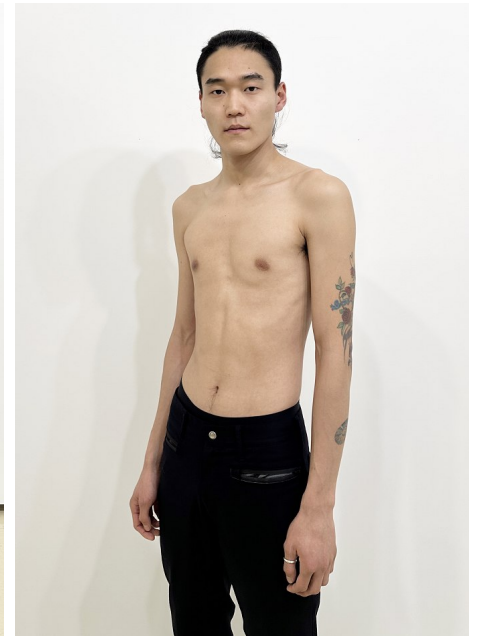

# Morph

Morph Management, 36 Jangmun-ro Yongsan-gu Seoul Korea ZIP 04393 | Phone: +82 2 797 7200

**Baek Sung Hyun (@baeksunghyun)**

Height 184/6'0.5" Chest 86/34" Waist 68/26.5" Hips 88/34.5" Shoe 270mm Hair  
Black Eyes Black Born in 1999