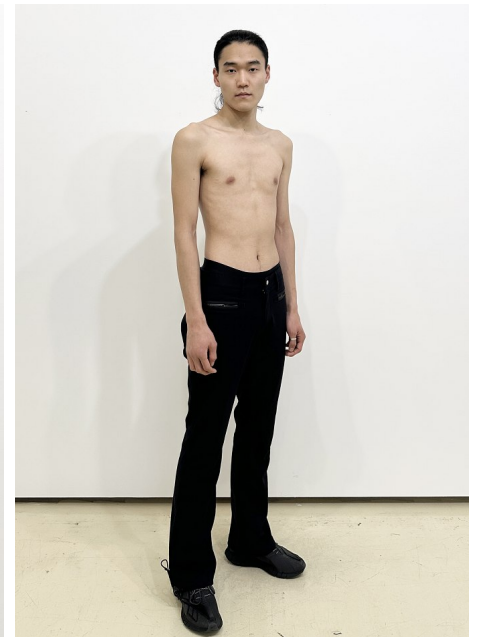

# Morph

Morph Management, 36 Jangmun-ro Yongsan-gu Seoul Korea ZIP 04393 | Phone: +82 2 797 7200

**Baek Sung Hyun (@baeksunghyun)**

Height 184/6'0.5" Chest 86/34" Waist 68/26.5" Hips 88/34.5" Shoe 270mm Hair  
Black Eyes Black Born in 1999