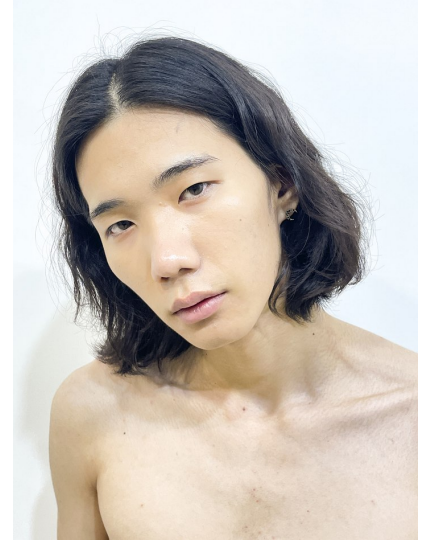

Morph

Morph Management, 36 Jangmun-ro Yongsan-gu Seoul Korea ZIP 04393 | Phone: +82 2 797 7200

KANG EUN GWON (@libertertf)

Height 188/6'2" Chest 85/33.5" Waist 66/26" Hips 89/35" Shoe 280mm Hair Black Eyes Black Born in 2004