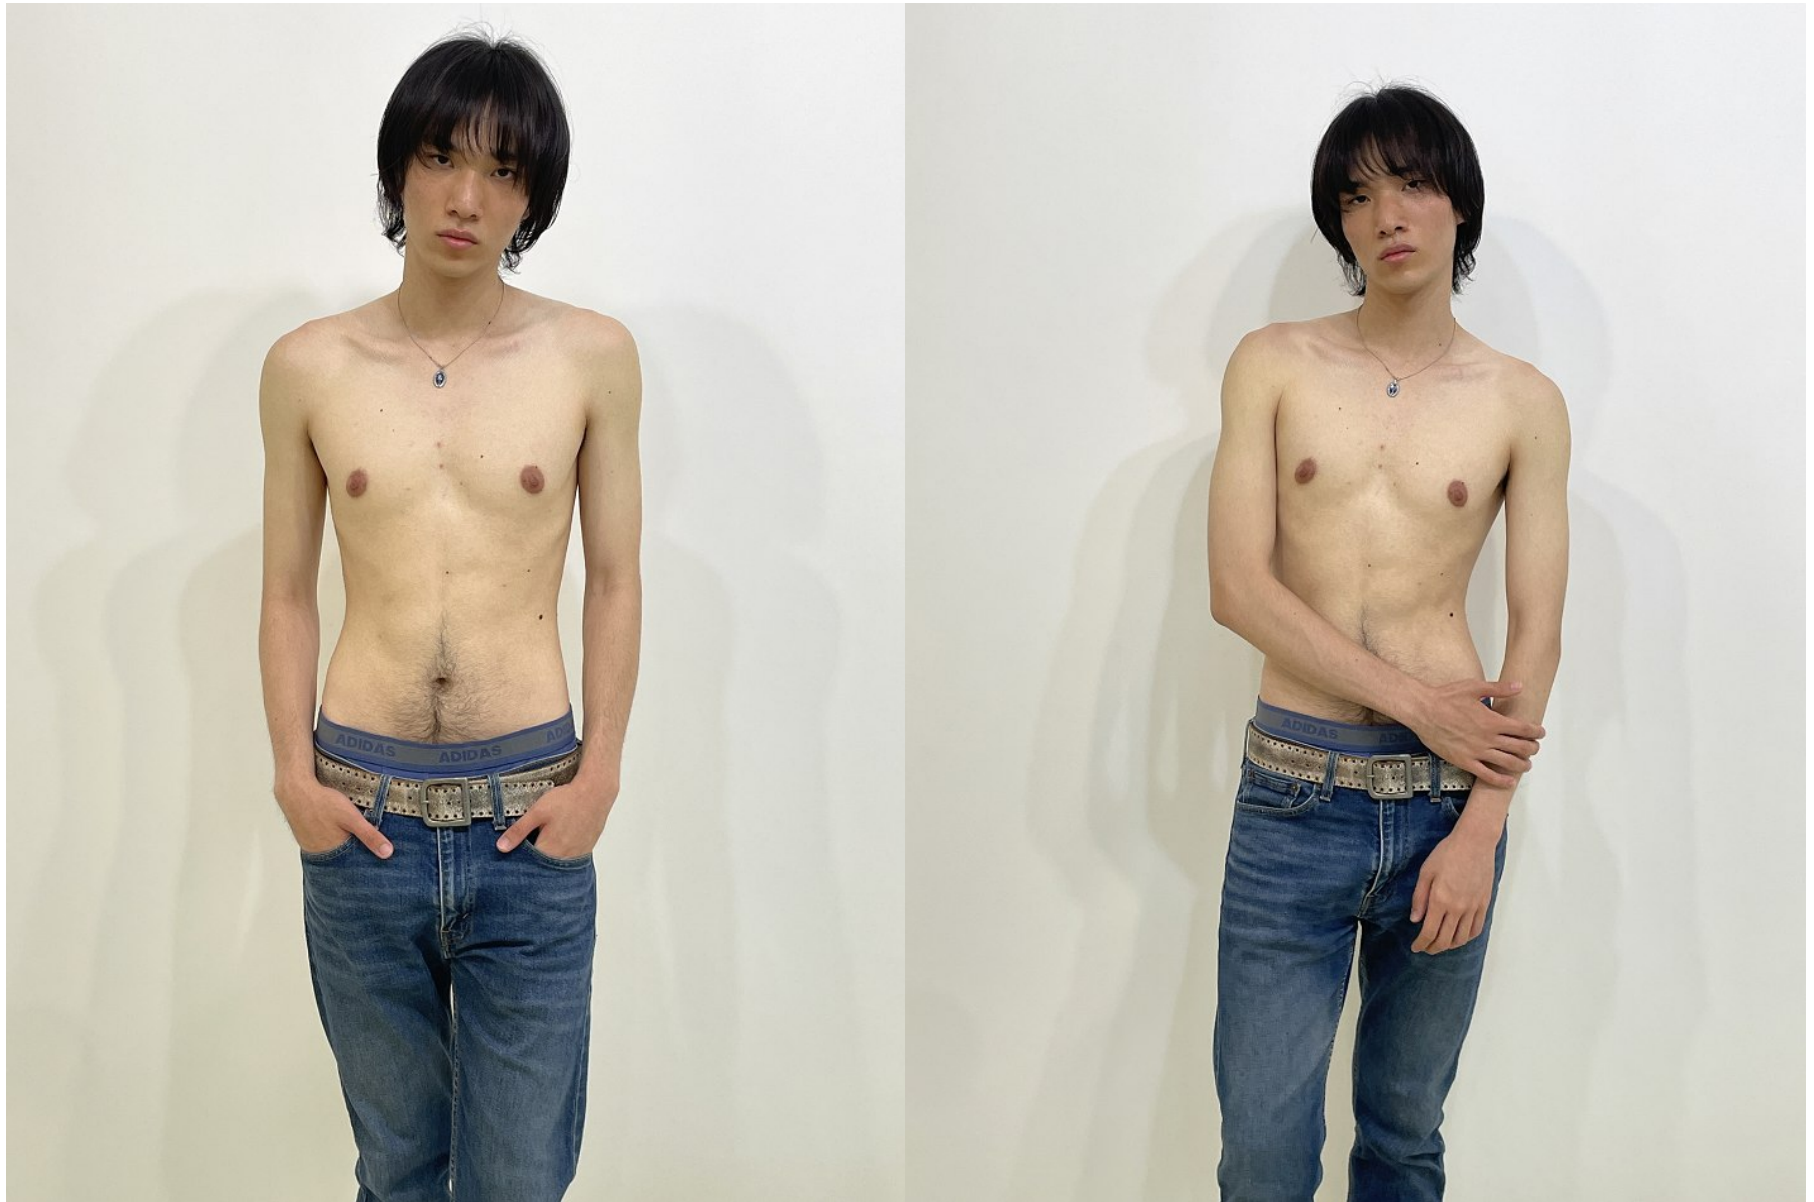

Morph

Morph Management, 36 Jangmun-ro Yongsan-gu Seoul Korea ZIP 04393 | Phone: +82 2 797 7200

JESS YOON (@boujee_bujjigang)

Height 185/6'1" Chest 86/34" Waist 66/26" Hips 92/36" Shoe 280mm Hair Black Eyes Brown Born in 2004