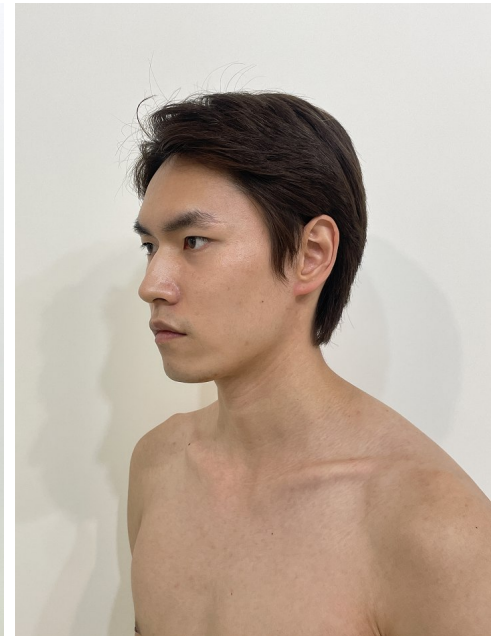

Morph

Morph Management, 36 Jangmun-ro Yongsan-gu Seoul Korea ZIP 04393 | Phone: +82 2 797 7200

Song In Jun (@g.one120)

Height 185/6'1" Chest 95/37.5" Waist 74/29" Hips 95/37.5" Shoe 285mm Hair Black Eyes Black Born in 1996