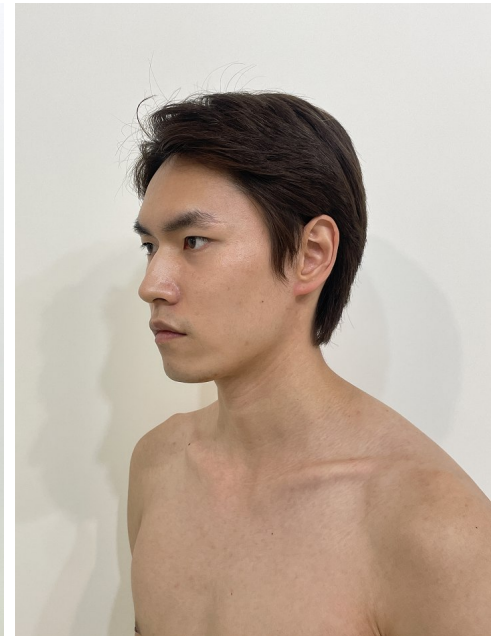

## Song In Jun (@g.one120)

Height 185/6'1" Chest 95/37.5" Waist 74/29" Hips 95/37.5" Shoe 285mm Hair Black Eyes Black Born in 1996