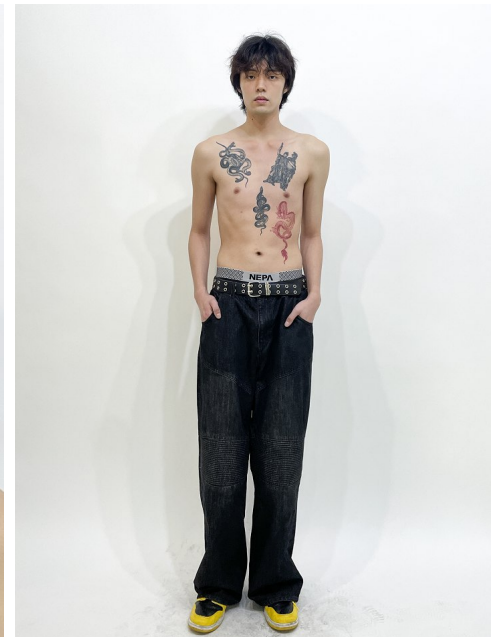

# Morph

Morph Management, 36 Jangmun-ro Yongsan-gu Seoul Korea ZIP 04393 | Phone: +82 2 797 7200

**Yang Si Eoul (@yangeoul)**

Height 190/6'2.5" Chest 83/32.5" Waist 70/27.5" Hips 89/35" Shoe 280mm Hair Black Eyes Black Born in 2002