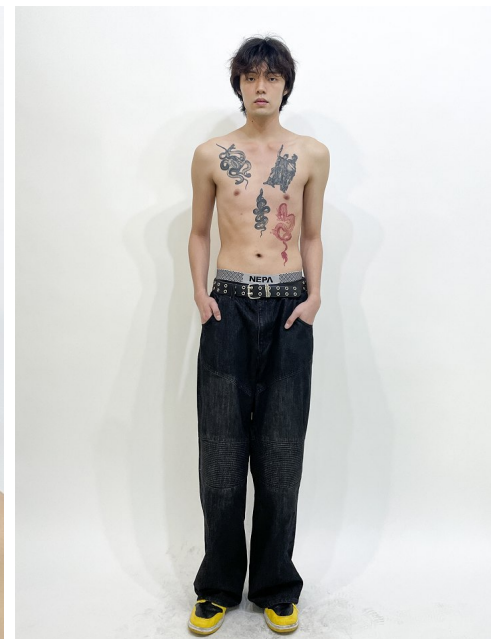

Morph

Morph Management, 36 Jangmun-ro Yongsan-gu Seoul Korea ZIP 04393 | Phone: +82 2 797 7200

Yang Si Eoul (@yangeoul)

Height 190/6'2.5" Chest 83/32.5" Waist 70/27.5" Hips 89/35" Shoe 280mm Hair Black Eyes Black Born in 2002