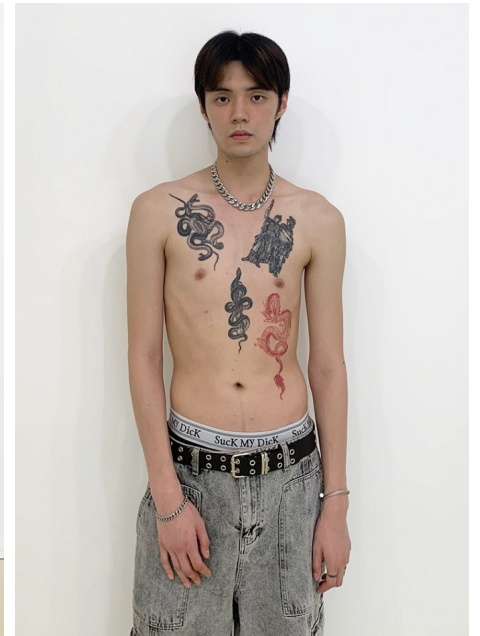

Morph

Morph Management, 36 Jangmun-ro Yongsan-gu Seoul Korea ZIP 04393 | Phone: +82 2 797 7200

Yang Si Eoul (@yangeoul)

Height 190/6'2.5" Chest 83/32.5" Waist 70/27.5" Hips 89/35" Shoe 280mm Hair Black Eyes Black Born in 2002