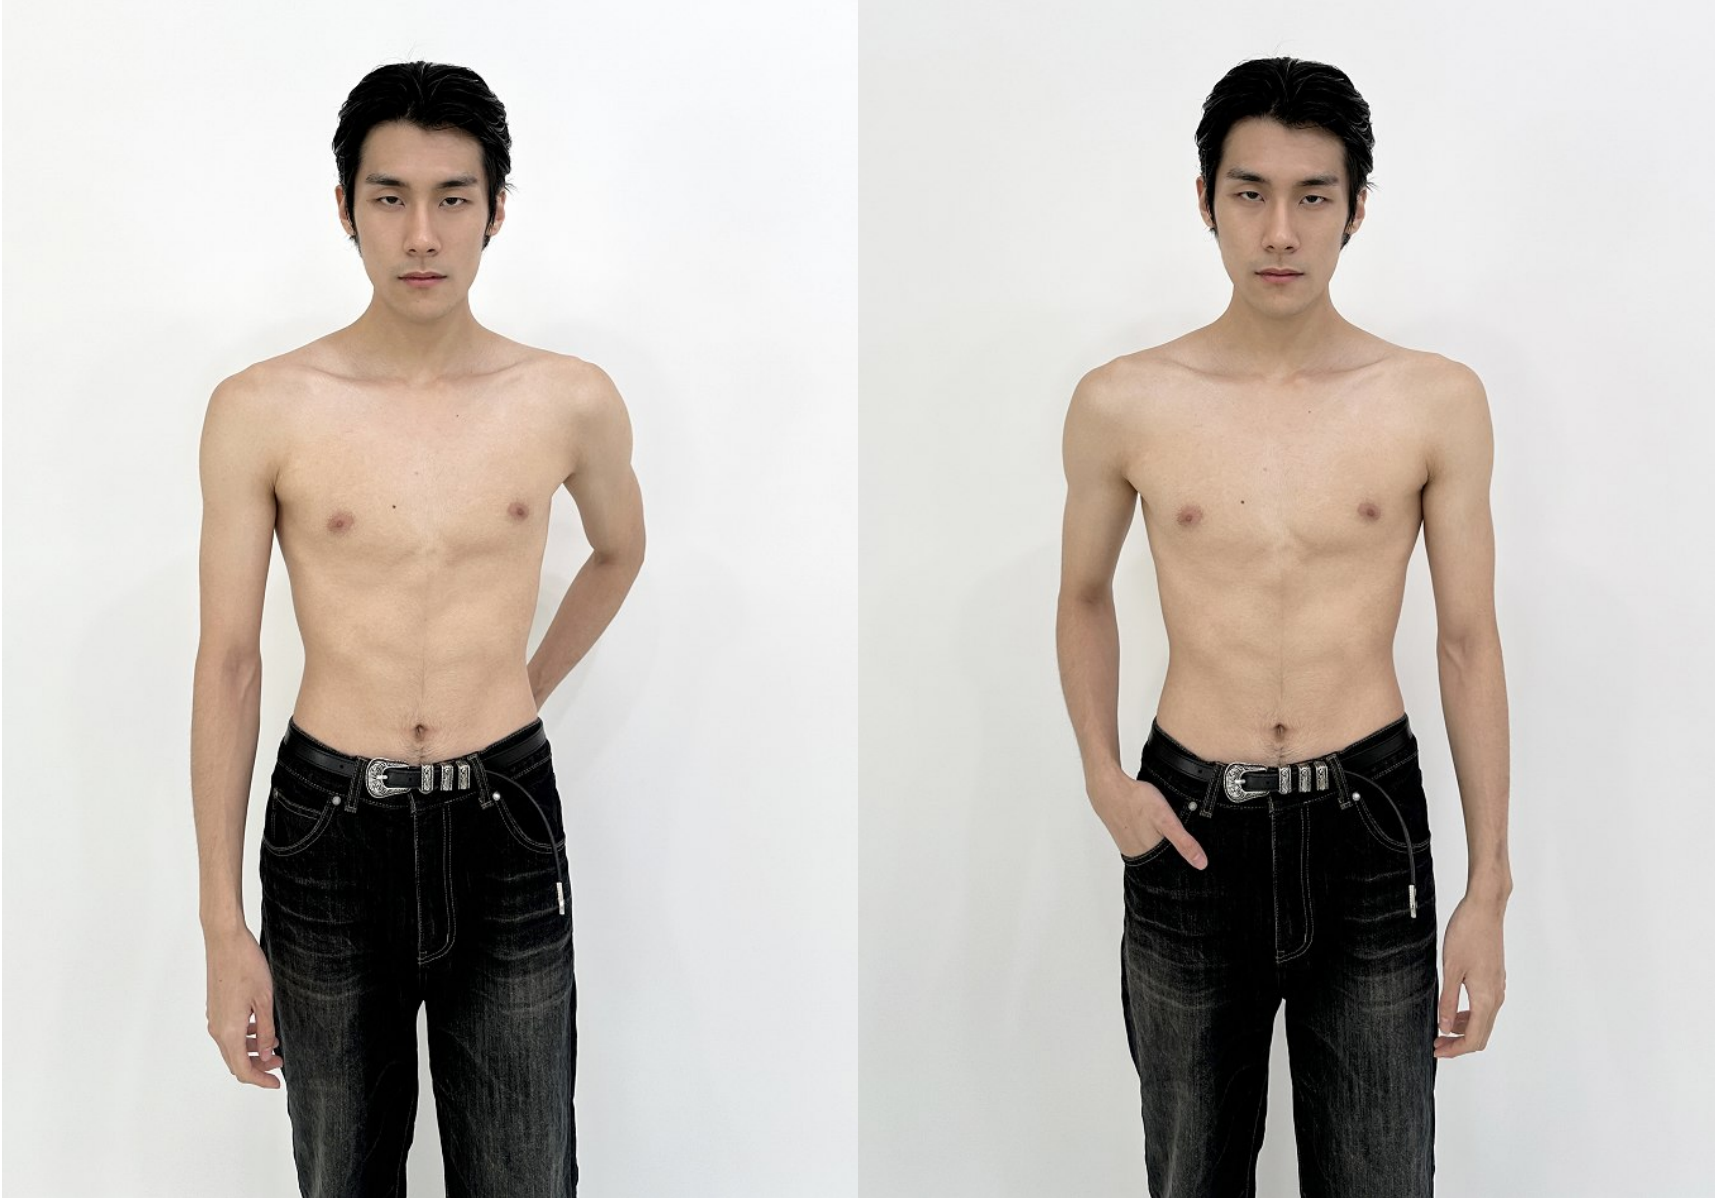

Morph

Morph Management, 36 Jangmun-ro Yongsan-gu Seoul Korea ZIP 04393 | Phone: +82 2 797 7200

KIM CHANG MIN (@changmin_k_)

Height 186/6'1.5" Chest 82/32.5" Waist 66/26" Hips 86/34" Shoe 280mm Hair Black Eyes Black Born in 2001