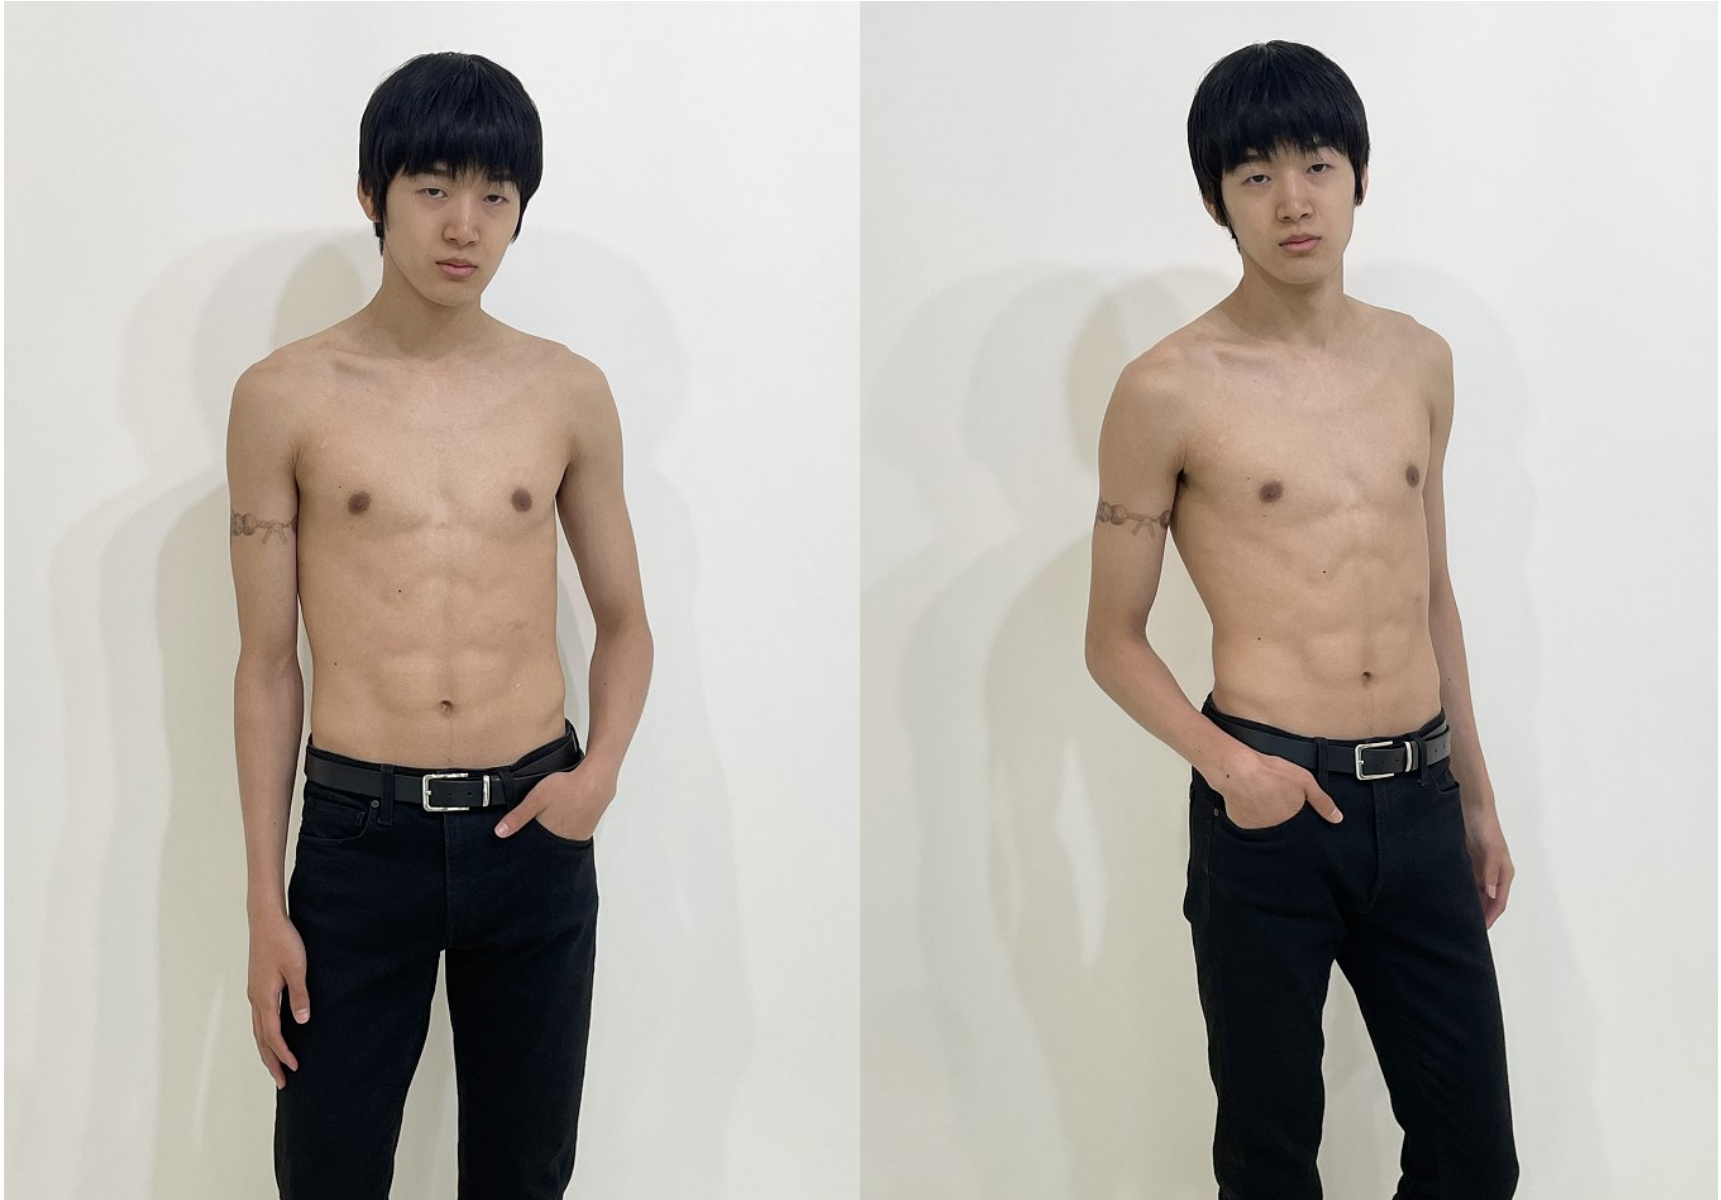

Morph

Morph Management, 36 Jangmun-ro Yongsan-gu Seoul Korea ZIP 04393 | Phone: +82 2 797 7200

LEE JEA HYUNG (@l_jea_h)

Height 187/6'1.5" Chest 79/31" Waist 64/25" Hips 85/33.5" Shoe 270mm Hair Black Eyes Black Born in 2000