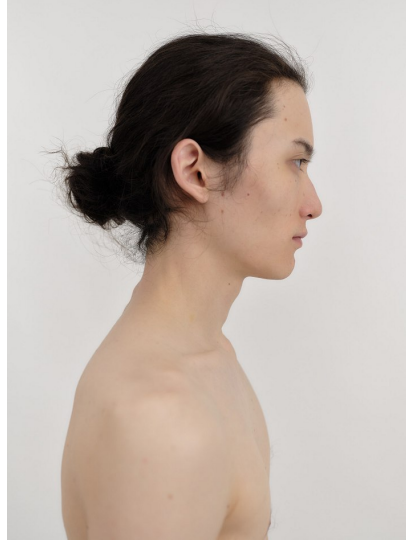

Morph

Morph Management, 36 Jangmun-ro Yongsan-gu Seoul Korea ZIP 04393 | Phone: +82 2 797 7200

KENTA (@kenta_fie)

Height 187/6'1.5" Chest 87/34.5" Hips 89/35" Shoe 275mm Hair Black Eyes Black Born in 1900