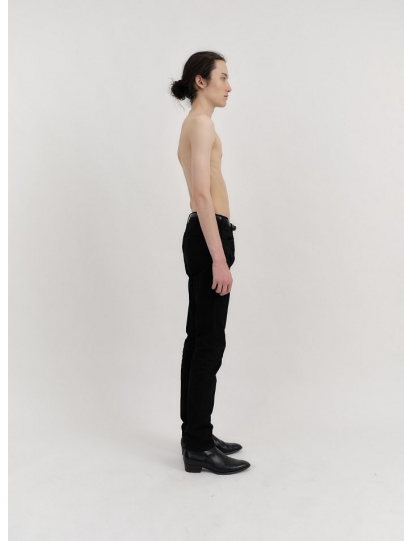

Morph

Morph Management, 36 Jangmun-ro Yongsan-gu Seoul Korea ZIP 04393 | Phone: +82 2 797 7200

KENTA (@kenta_fie)

Height 187/6'1.5" Chest 87/34.5" Hips 89/35" Shoe 275mm Hair Black Eyes Black Born in 1900