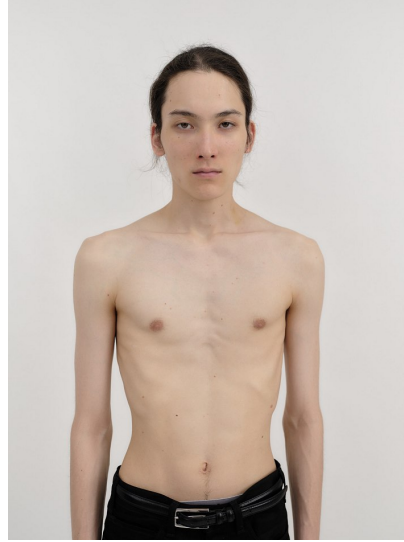

Morph

Morph Management, 36 Jangmun-ro Yongsan-gu Seoul Korea ZIP 04393 | Phone: +82 2 797 7200

KENTA (@kenta_fie)

Height 187/6'1.5" Chest 87/34.5" Hips 89/35" Shoe 275mm Hair Black Eyes Black Born in 1900