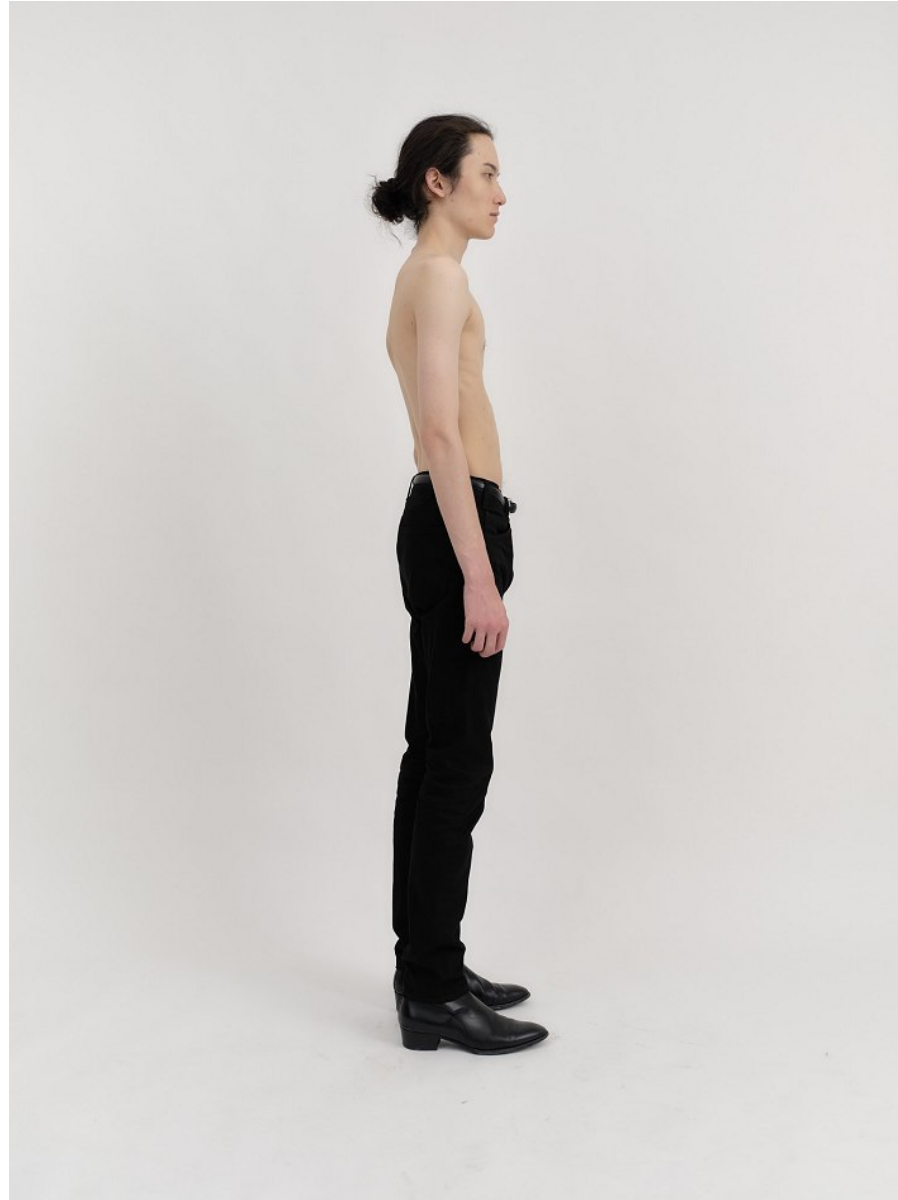

KENTA (@kenta_fie)

Morph

Morph Management, 36 Jangmun-ro Yongsan-gu Seoul Korea ZIP 04393 | Phone: +82 2 797 7200

KENTA (@kenta_fie)

Height 187/6'1.5" Chest 87/34.5" Hips 89/35" Shoe 275mm Hair Black Eyes Black Born in 1900