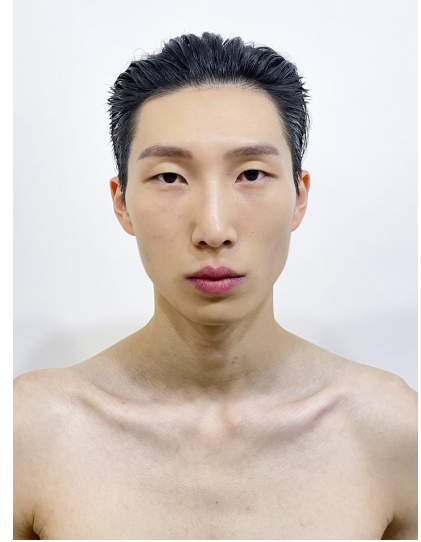

Morph

Morph Management, 36 Jangmun-ro Yongsan-gu Seoul Korea ZIP 04393 | Phone: +82 2 797 7200

LEE WON YOUNG (@mppgdp)

Height 185/6'1" Chest 81/32" Waist 63/25" Hips 87/34.5" Shoe 275mm Hair Black Eyes Black Born in 2000