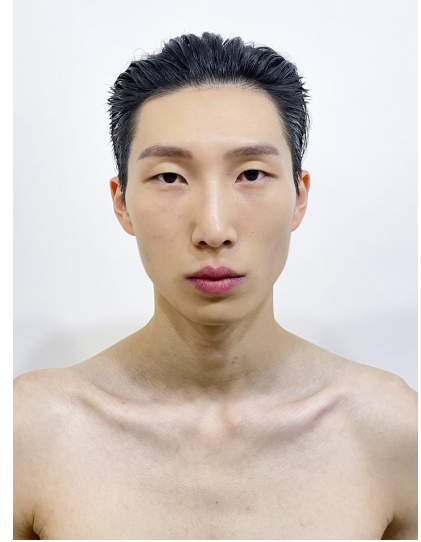

# Morph

Morph Management, 36 Jangmun-ro Yongsan-gu Seoul Korea ZIP 04393 | Phone: +82 2 797 7200

LEE WON YOUNG (@mppgdp)

Height 185/6'1" Chest 81/32" Waist 63/25" Hips 87/34.5" Shoe 275mm Hair Black Eyes Black Born in 2000