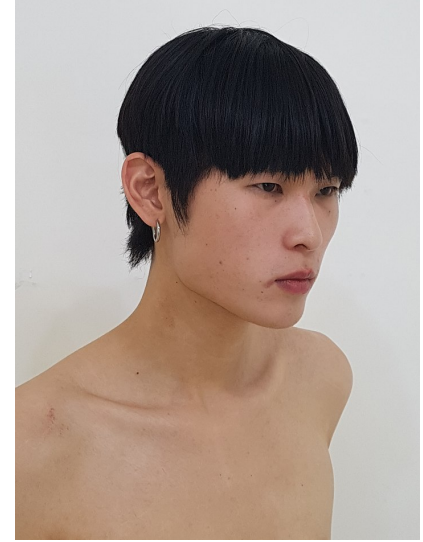

Morph

Morph Management, 36 Jangmun-ro Yongsan-gu Seoul Korea ZIP 04393 | Phone: +82 2 797 7200

KIM JIN SEOP (@hyde_tjq)

Height 185/6'1" Chest 84/33" Waist 68/26.5" Hips 92/36" Shoe 285mm Hair Black Eyes Black Born in 2001