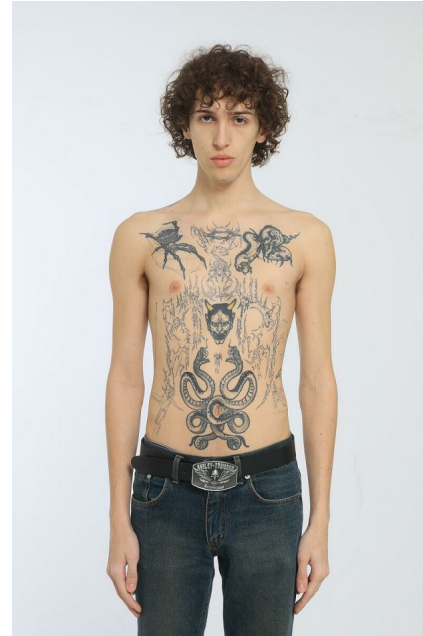

Morph

Morph Management, 36 Jangmun-ro Yongsan-gu Seoul Korea ZIP 04393 | Phone: +82 2 797 7200

Teo (@mttcmt)

Height 183/6'0" Waist 68/26.5" Hips 85/33.5" Shoe 280mm Hair Brown Eyes Brown Born in 1900