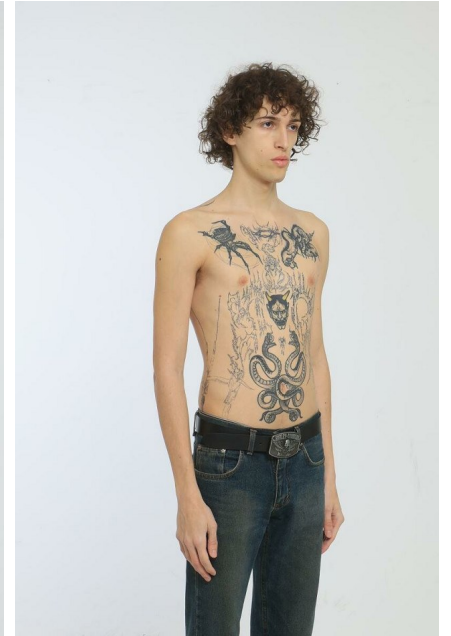

Morph

Morph Management, 36 Jangmun-ro Yongsan-gu Seoul Korea ZIP 04393 | Phone: +82 2 797 7200

Teo (@mttcmt)

Height 183/6'0" Waist 68/26.5" Hips 85/33.5" Shoe 280mm Hair Brown Eyes Brown Born in 1900