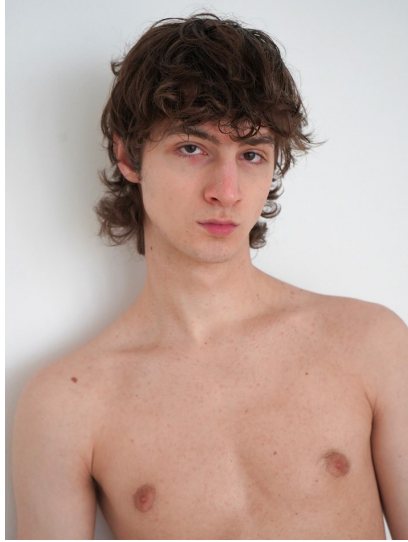

Morph

Morph Management, 36 Jangmun-ro Yongsan-gu Seoul Korea ZIP 04393 | Phone: +82 2 797 7200

YONATAN EXSS

Height 188/6'2" Chest 84/33" Waist 72/28.5" Hips 91/36" Hair Brown Eyes Brown Born in 1900