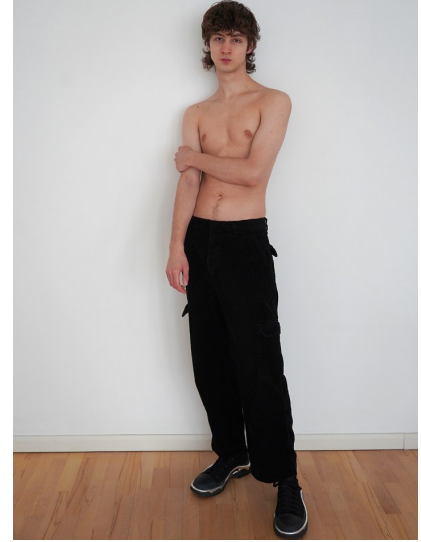

Morph

Morph Management, 36 Jangmun-ro Yongsan-gu Seoul Korea ZIP 04393 | Phone: +82 2 797 7200

YONATAN EXSS

Height 188/6'2" Chest 84/33" Waist 72/28.5" Hips 91/36" Hair Brown Eyes Brown Born in 1900