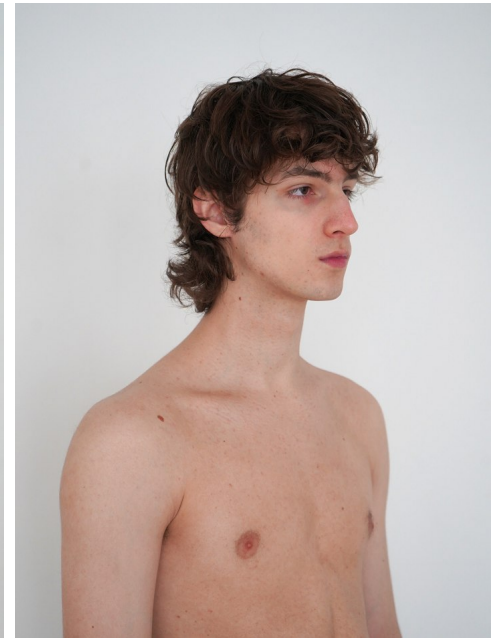

# Morph

Morph Management, 36 Jangmun-ro Yongsan-gu Seoul Korea ZIP 04393 | Phone: +82 2 797 7200

**Yonatan Exss**

Height 188/6'2" Chest 84/33" Waist 72/28.5" Hips 91/36"

Hair Brown Eyes Brown Born in 1900