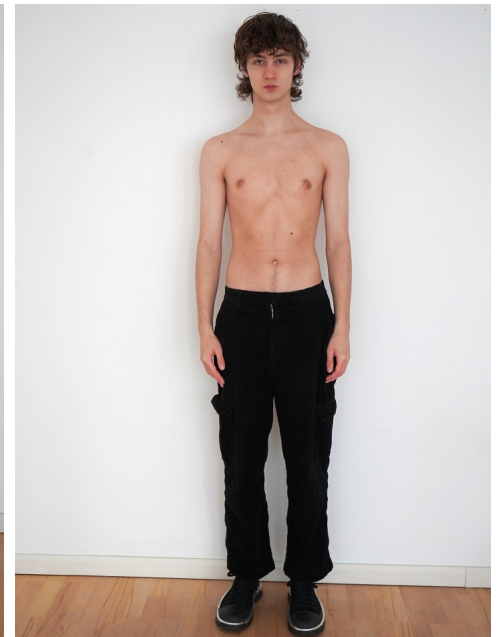

# Morph

Morph Management, 36 Jangmun-ro Yongsan-gu Seoul Korea ZIP 04393 | Phone: +82 2 797 7200

**Yonatan Exss**

Height 188/6'2" Chest 84/33" Waist 72/28.5" Hips 91/36"

Hair Brown Eyes Brown Born in 1900