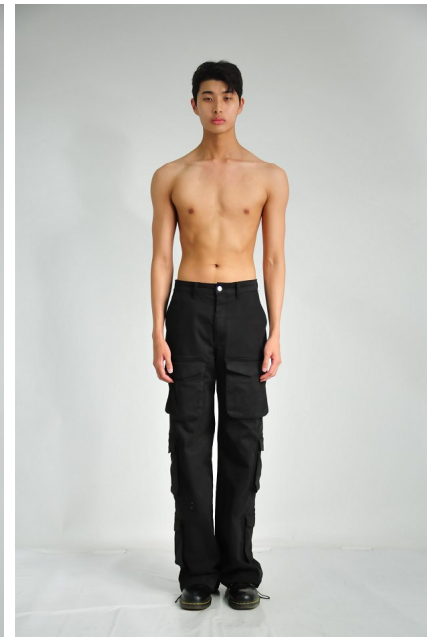

# Morph

Morph Management, 36 Jangmun-ro Yongsan-gu Seoul Korea ZIP 04393 | Phone: +82 2 797 7200

**Jeon Dong Hyeon (@zedoep)**

Height 186/6'1.5" Chest 86/34" Waist 73/28.5" Hips 91/36" Shoe 275mm Hair  
Black Eyes Black Born in 1999