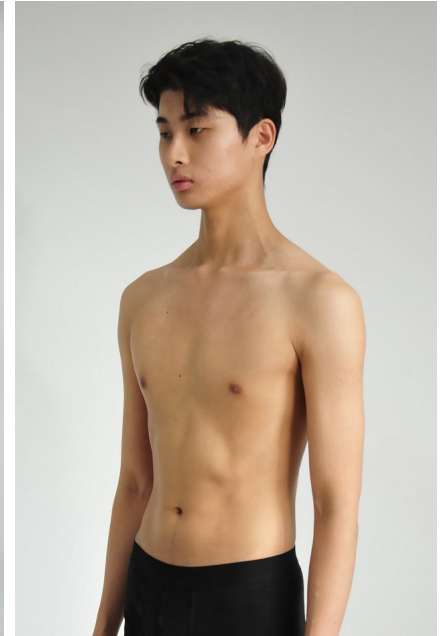

# Morph

Morph Management, 36 Jangmun-ro Yongsan-gu Seoul Korea ZIP 04393 | Phone: +82 2 797 7200

**Jeon Dong Hyeon (@zedoep)**

Height 186/6'1.5" Chest 86/34" Waist 73/28.5" Hips 91/36" Shoe 275mm Hair  
Black Eyes Black Born in 1999