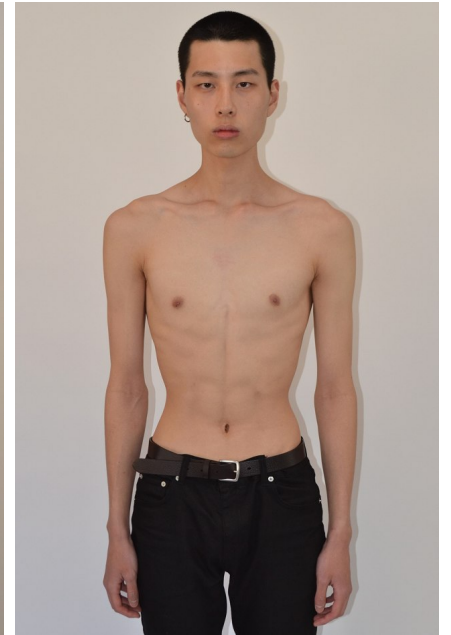

# Morph

Morph Management, 36 Jangmun-ro Yongsan-gu Seoul Korea ZIP 04393 | Phone: +82 2 797 7200

**Han Zino (@hanzino1)**

Height 189/6'2.5" Chest 82/32.5" Waist 61/24" Hips 89/35" Shoe 280mm Hair  
Black Eyes Brown Born in 2003