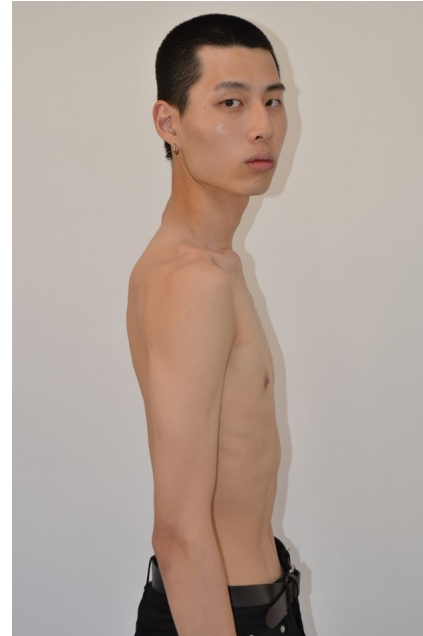

# Morph

Morph Management, 36 Jangmun-ro Yongsan-gu Seoul Korea ZIP 04393 | Phone: +82 2 797 7200

**Han Zino (@hanzino1)**

Height 189/6'2.5" Chest 82/32.5" Waist 61/24" Hips 89/35" Shoe 280mm Hair  
Black Eyes Brown Born in 2003