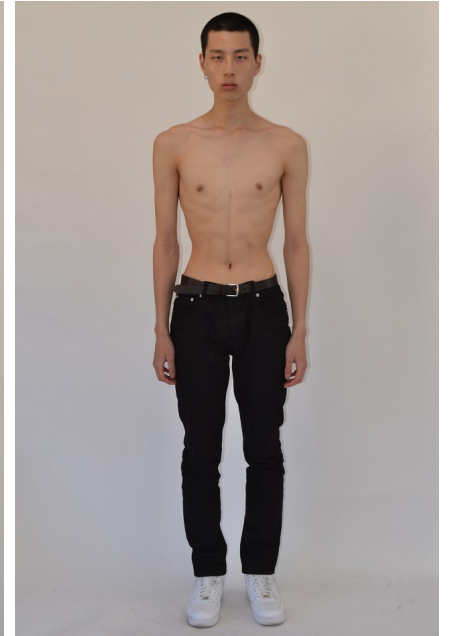

# Morph

Morph Management, 36 Jangmun-ro Yongsan-gu Seoul Korea ZIP 04393 | Phone: +82 2 797 7200

**Han Zino (@hanzino1)**

Height 189/6'2.5" Chest 82/32.5" Waist 61/24" Hips 89/35" Shoe 280mm Hair  
Black Eyes Brown Born in 2003