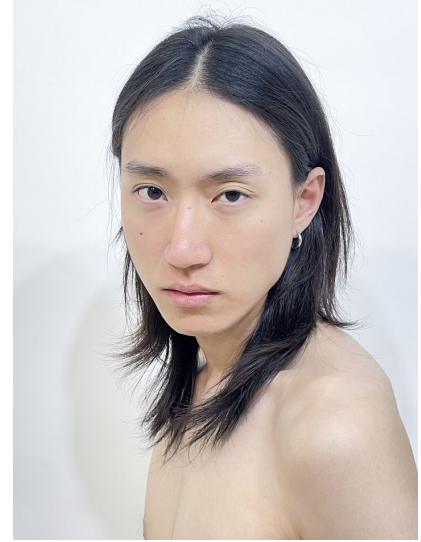

Morph

Morph Management, 36 Jangmun-ro Yongsan-gu Seoul Korea ZIP 04393 | Phone: +82 2 797 7200

KIM SEON KWEON (@seonkwoen)

Height 188/6'2" Chest 78/30.5" Waist 62/24.5" Hips 87/34.5" Shoe 275mm Hair Black Eyes Black Born in 2000