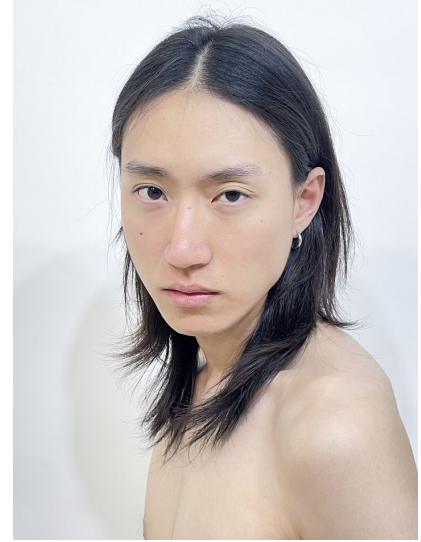

# Morph

Morph Management, 36 Jangmun-ro Yongsan-gu Seoul Korea ZIP 04393 | Phone: +82 2 797 7200

**KIM SEON KWEON** (@seonkwoen)

Height 188/6'2" Chest 78/30.5" Waist 62/24.5" Hips 87/34.5" Shoe 275mm Hair Black Eyes Black Born in 2000