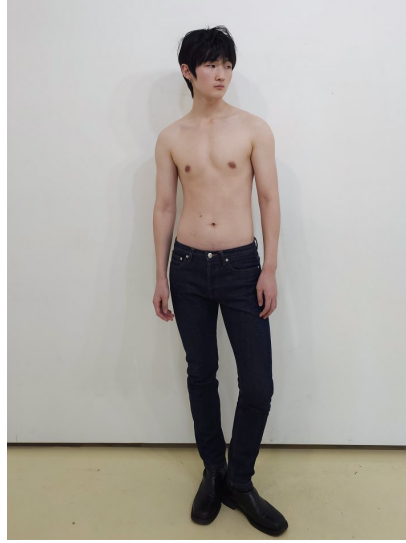

# Morph

Morph Management, 36 Jangmun-ro Yongsan-gu Seoul Korea ZIP 04393 | Phone: +82 2 797 7200

CHOI HAE JIN (@hxe\_xinnn)

Height 185/6'1" Chest 88/34.5" Waist 70/27.5" Hips 90/35.5" Shoe 280mm Hair Black Eyes Black Born in 2003