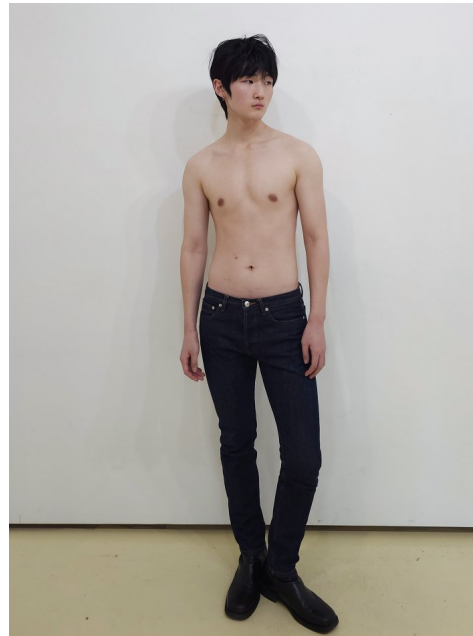

Morph

Morph Management, 36 Jangmun-ro Yongsan-gu Seoul Korea ZIP 04393 | Phone: +82 2 797 7200

Choi Hae Jin (@hxe_xinnn)

Height 185/6'1" Chest 88/34.5" Waist 70/27.5" Hips 90/35.5" Shoe 280mm Hair Black Eyes Black Born in 2003