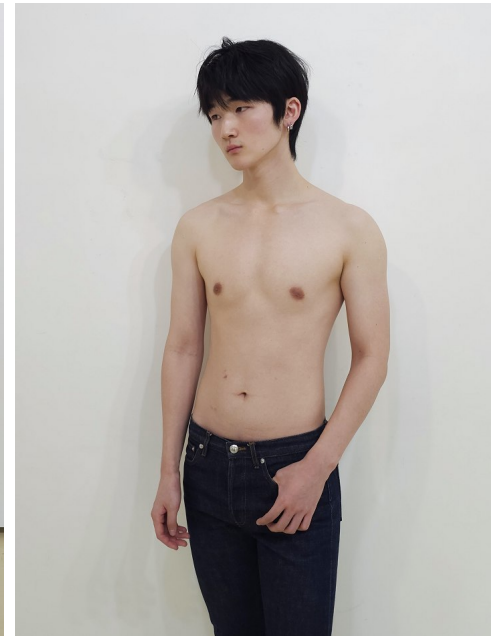

Morph

Morph Management, 36 Jangmun-ro Yongsan-gu Seoul Korea ZIP 04393 | Phone: +82 2 797 7200

Choi Hae Jin (@hxe_xinnn)

Height 185/6'1" Chest 88/34.5" Waist 70/27.5" Hips 90/35.5" Shoe 280mm Hair Black Eyes Black Born in 2003