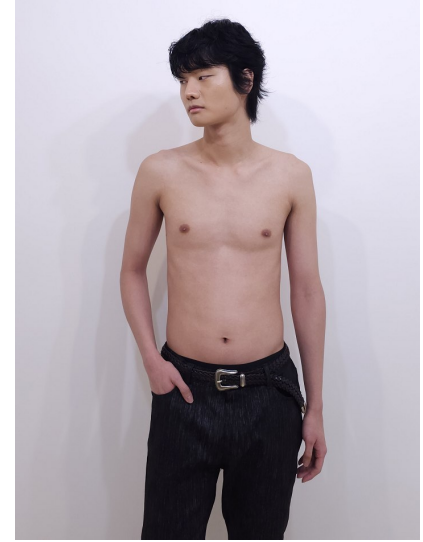

Morph

Morph Management, 36 Jangmun-ro Yongsan-gu Seoul Korea ZIP 04393 | Phone: +82 2 797 7200

CHO A JIN (@like__jin_)

Height 188/6'2" Chest 77/30.5" Waist 70/27.5" Hips 90/35.5" Shoe 280mm Hair Black Eyes Black Born in 1998