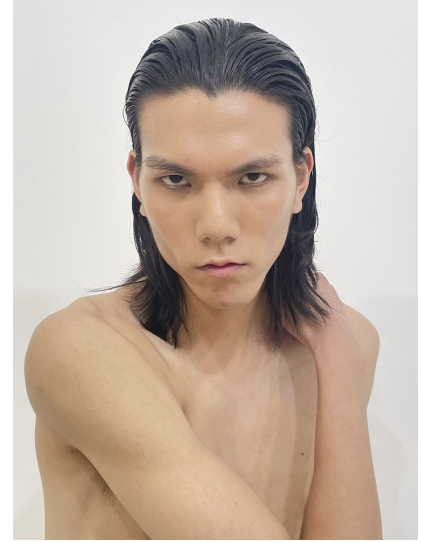

# Morph

Morph Management, 36 Jangmun-ro Yongsan-gu Seoul Korea ZIP 04393 | Phone: +82 2 797 7200

**CHOI KANG (@\_kang1488)**

Height 189/6'2.5" Chest 89/35" Waist 69/27" Hips 86/34" Shoe 275mm Hair Black Eyes Black Born in 2001