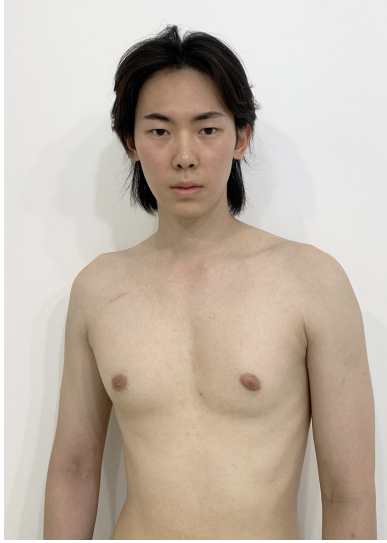

Morph

Morph Management, 36 Jangmun-ro Yongsan-gu Seoul Korea ZIP 04393 | Phone: +82 2 797 7200

HAN SANG YUN (@herethelightis)

Height 189/6'2.5" Chest 85/33.5" Waist 69/27" Hips 91/36" Shoe 270mm Hair Black Eyes Black Born in 1999