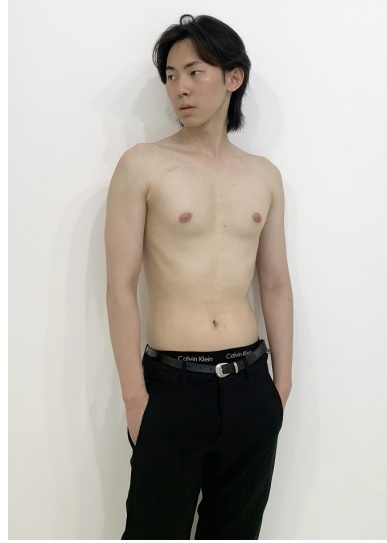

Morph

Morph Management, 36 Jangmun-ro Yongsan-gu Seoul Korea ZIP 04393 | Phone: +82 2 797 7200

HAN SANG YUN (@herethelightis)

Height 189/6'2.5" Chest 85/33.5" Waist 69/27" Hips 91/36" Shoe 270mm Hair Black Eyes Black Born in 1999