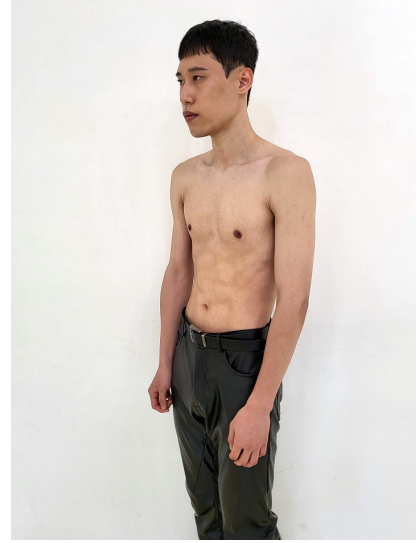

Morph

Morph Management, 36 Jangmun-ro Yongsan-gu Seoul Korea ZIP 04393 | Phone: +82 2 797 7200

PARK HONG SUNG (@hxn9)

Height 187/6'1.5" Chest 91/36" Waist 70/27.5" Hips 92/36" Shoe 280mm Hair Black Eyes Black Born in 1998