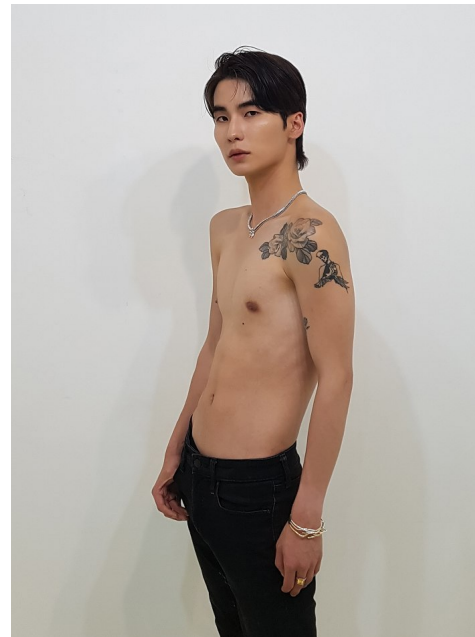

# Morph

Morph Management, 36 Jangmun-ro Yongsan-gu Seoul Korea ZIP 04393 | Phone: +82 2 797 7200

**Jeon Hyeon Woo (@honu.kr)**

Height 183/6'0" Chest 81/32" Waist 61/24" Hips 85/33.5" Shoe 265mm Hair  
Brown Eyes Black Born in 1998