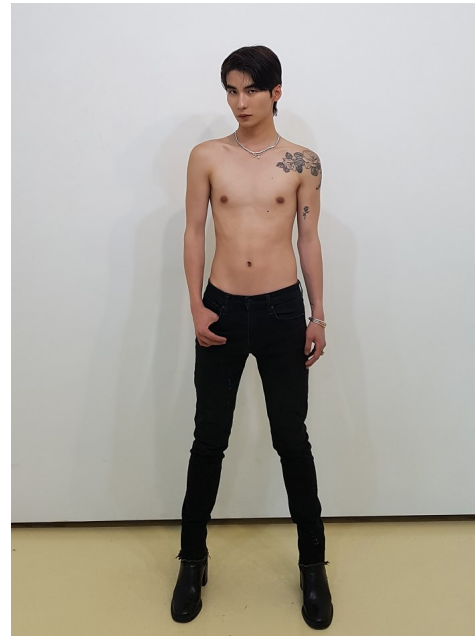

# Morph

Morph Management, 36 Jangmun-ro Yongsan-gu Seoul Korea ZIP 04393 | Phone: +82 2 797 7200

**Jeon Hyeon Woo (@honu.kr)**

Height 183/6'0" Chest 81/32" Waist 61/24" Hips 85/33.5" Shoe 265mm Hair  
Brown Eyes Black Born in 1998