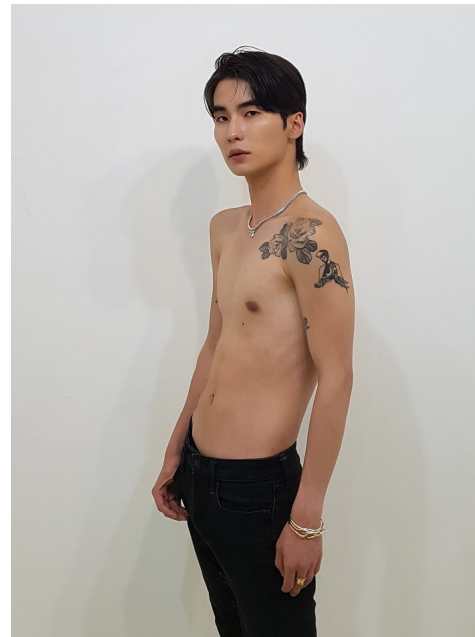

Morph

Morph Management, 36 Jangmun-ro Yongsan-gu Seoul Korea ZIP 04393 | Phone: +82 2 797 7200

Jeon Hyeon Woo (@honu.kr)

Height 183/6'0" Chest 81/32" Waist 61/24" Hips 85/33.5" Shoe 265mm Hair
Brown Eyes Black Born in 1998