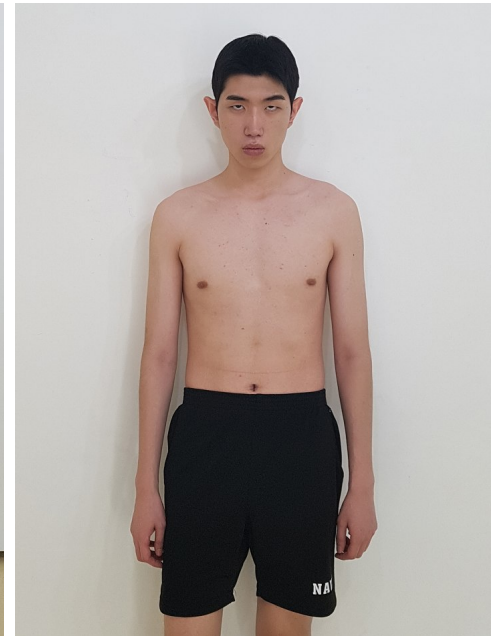

Morph

Morph Management, 36 Jangmun-ro Yongsan-gu Seoul Korea ZIP 04393 | Phone: +82 2 797 7200

Moon Jong Hyuk (@jh_mooooon)

Height 187/6'1.5" Chest 88/34.5" Waist 74/29" Hips 94/37" Shoe 285mm Hair Black Eyes Black Born in 1999