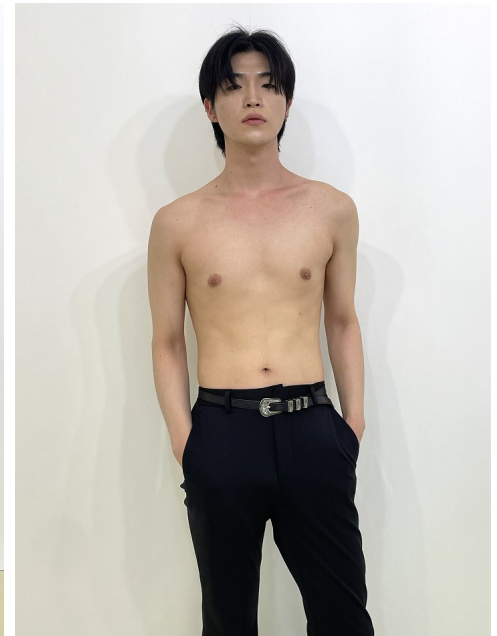

# Morph

Morph Management, 36 Jangmun-ro Yongsan-gu Seoul Korea ZIP 04393 | Phone: +82 2 797 7200

**Lim Hong Jin (@flxjixn)**

Height 189/6'2.5" Chest 90/35.5" Waist 65/25.5" Hips 92/36" Shoe 275mm Hair Black Eyes Brown Born in 1998