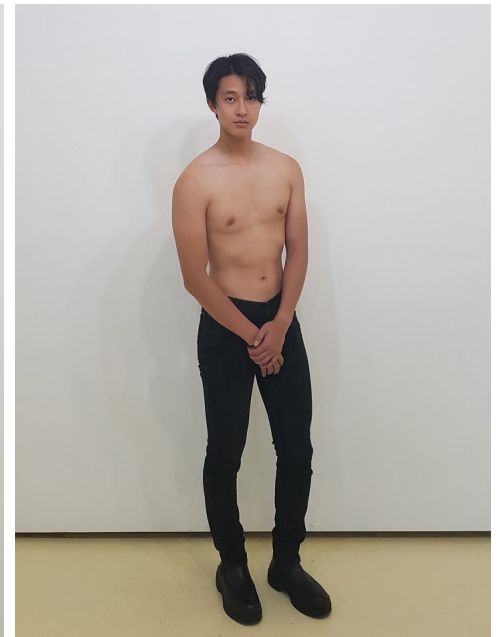

# Morph

Morph Management, 36 Jangmun-ro Yongsan-gu Seoul Korea ZIP 04393 | Phone: +82 2 797 7200

**Lee Kyu Jin (@sebastian.kyujin)**

Height 179/5'10.5" Chest 89/35" Waist 69/27" Hips 94/37" Shoe 265mm Hair Black Eyes Brown Born in 2004