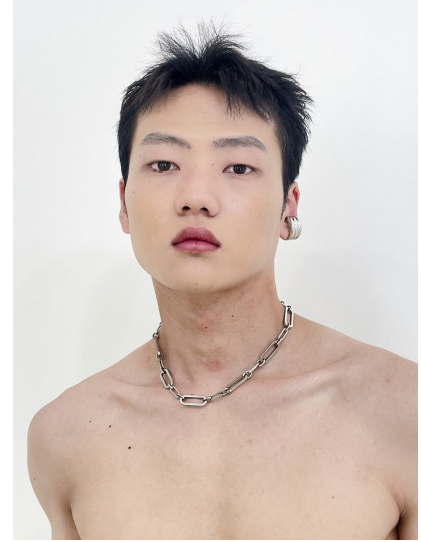

# Morph

Morph Management, 36 Jangmun-ro Yongsan-gu Seoul Korea ZIP 04393 | Phone: +82 2 797 7200

**JANG JIN GYEONG (@wkdwlsrud\_01)**

Height 189/6'2.5" Chest 92/36" Waist 63/25" Hips 89/35" Shoe 270mm Hair Black Eyes Black Born in 2001