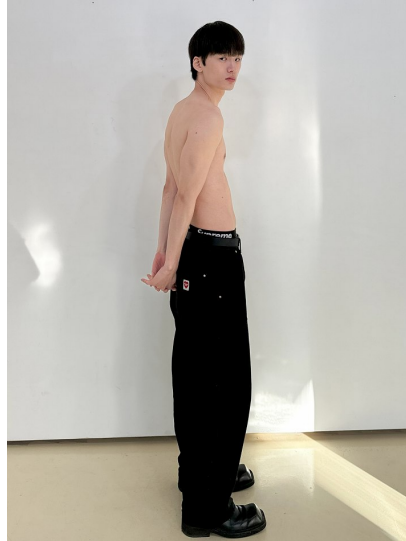

# Morph

Morph Management, 36 Jangmun-ro Yongsan-gu Seoul Korea ZIP 04393 | Phone: +82 2 797 7200

PARK JUN WOO (@\_\_parkjun)

Height 189/6'2.5" Chest 84/33" Waist 71/28" Hips 94/37" Shoe 275mm Hair Dark Brown Eyes Black Born in 1997