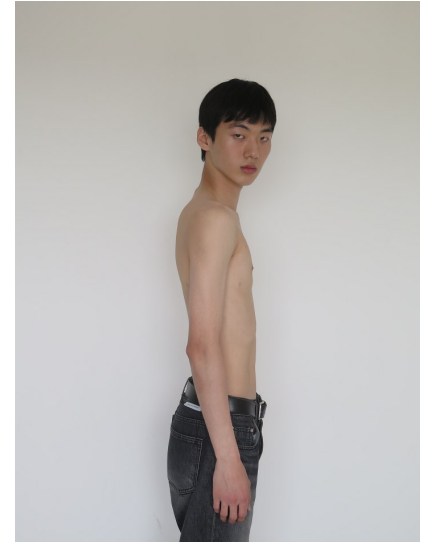

# Morph

Morph Management, 36 Jangmun-ro Yongsan-gu Seoul Korea ZIP 04393 | Phone: +82 2 797 7200

HOYA LEE (@hoya521)

Height 188/6'2" Chest 84/33" Waist 64/25" Hips 87/34.5" Shoe 285mm Hair Black Eyes Black Born in 2002