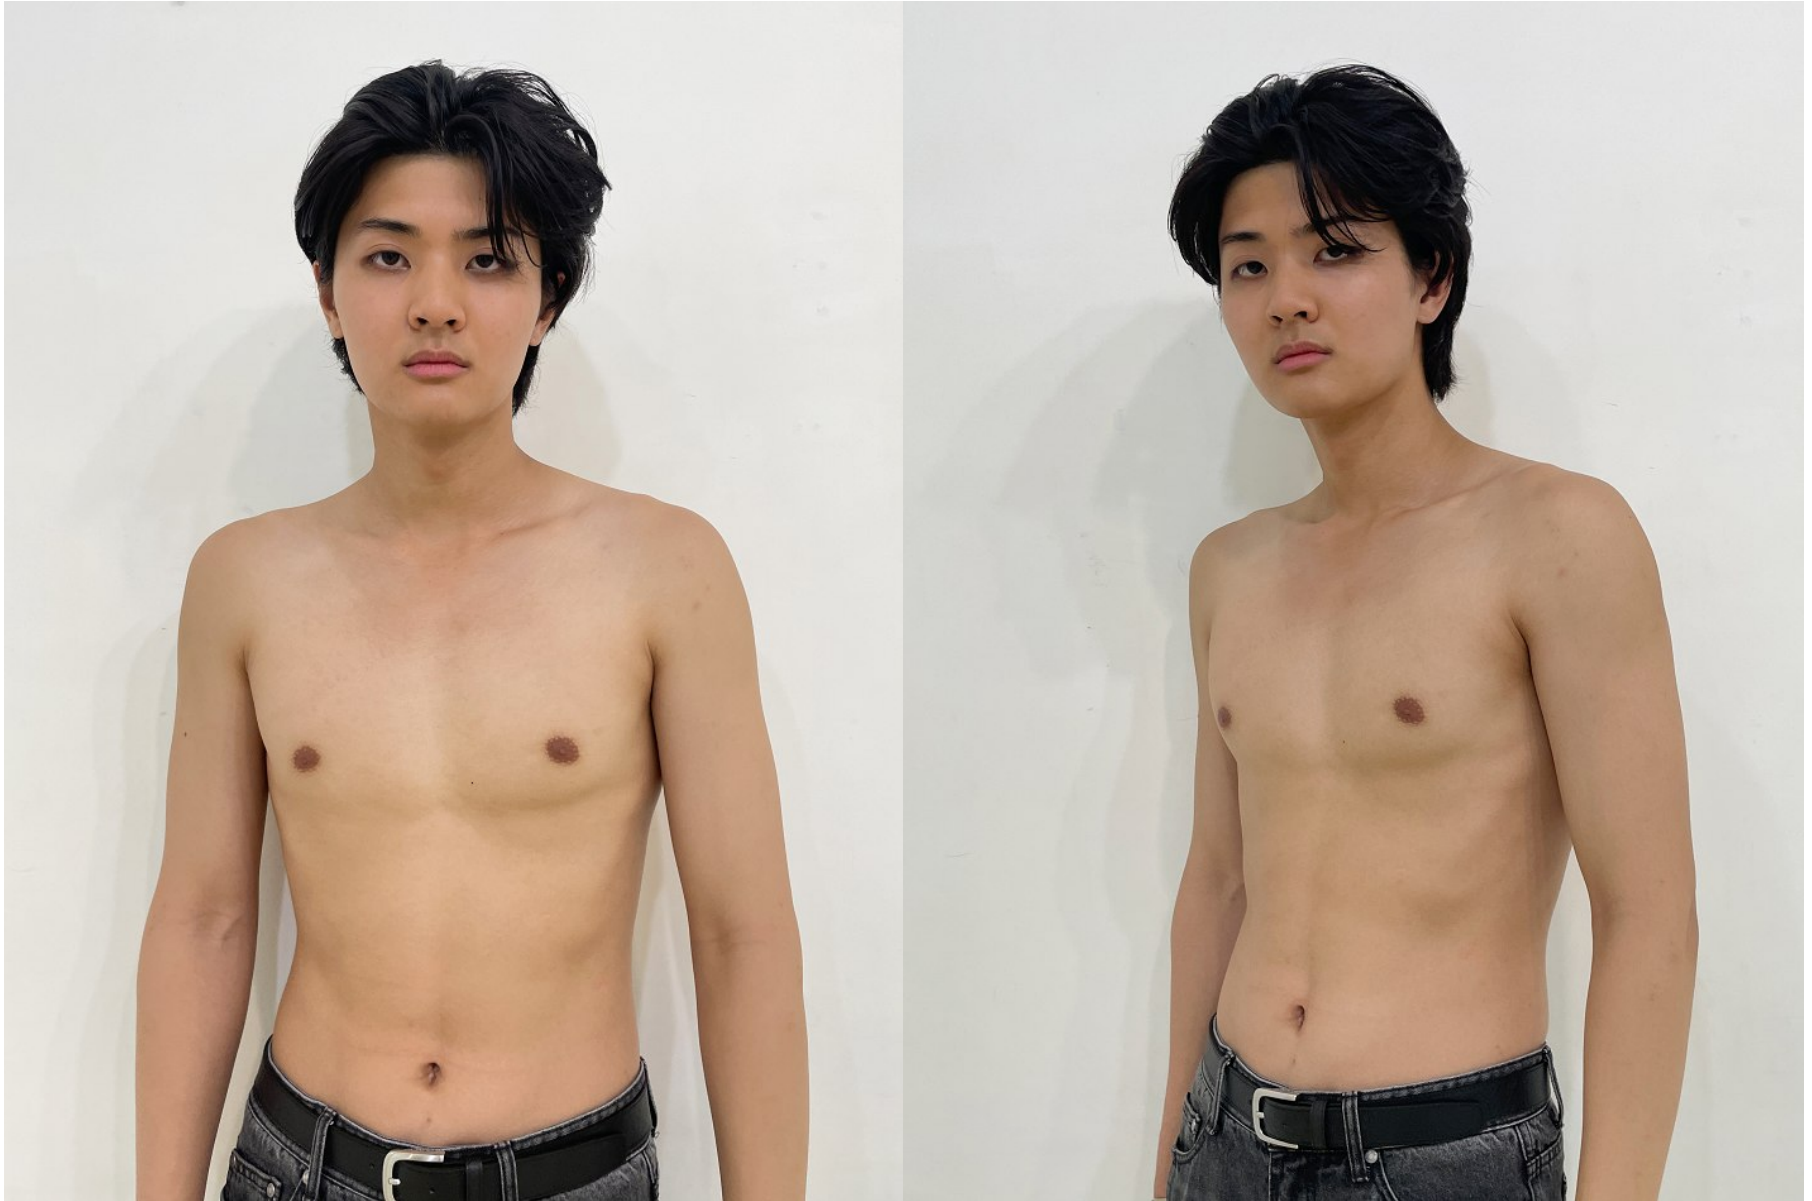

Morph

Morph Management, 36 Jangmun-ro Yongsan-gu Seoul Korea ZIP 04393 | Phone: +82 2 797 7200

KIM MIN SUNG (@ho_bum00)

Height 185/6'1" Chest 89/35" Waist 71/28" Hips 93/36.5" Shoe 285mm Hair Black Eyes Black Born in 2000