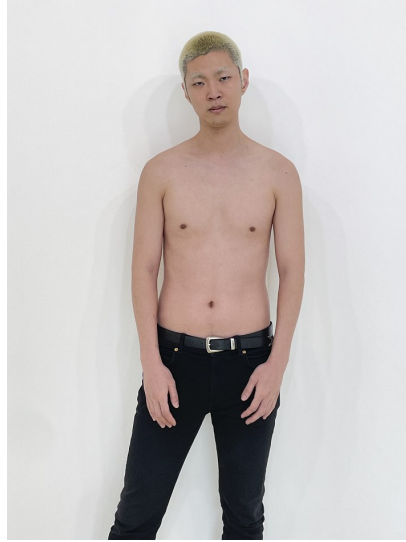

# Morph

Morph Management, 36 Jangmun-ro Yongsan-gu Seoul Korea ZIP 04393 | Phone: +82 2 797 7200

SHIN DONG JIN (@goddongjin\_)

Height 189/6'2.5" Chest 86/34" Waist 69/27" Hips 95/37.5" Shoe 280mm Hair Black Eyes Black Born in 1994