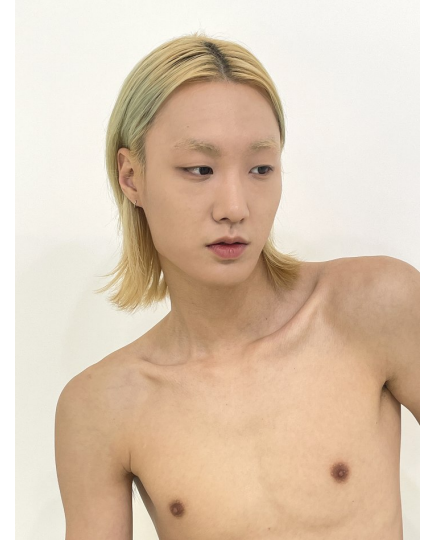

Morph

Morph Management, 36 Jangmun-ro Yongsan-gu Seoul Korea ZIP 04393 | Phone: +82 2 797 7200

SON HO HYUN (@_hophin_)

Height 187/6'1.5" Chest 83/32.5" Waist 67/26.5" Hips 87/34.5" Shoe 265mm Hair Black Eyes Black Born in 1998