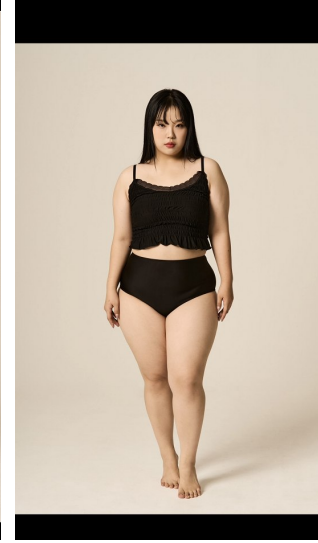

Morph

Morph Management, 36 Jangmun-ro Yongsan-gu Seoul Korea ZIP 04393 | Phone: +82 2 797 7200

OH DA WOON PLUS SIZE MODEL (@odw_00)

Height 162/5'3.5" Bust 104/41" B Waist 87/34.5" Hips 116/45.5" Shoe 245-250 Hair Black Eyes Black Born in 1996