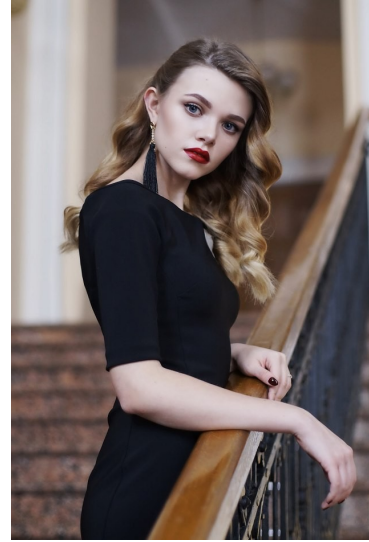

Morph

Morph Management, 36 Jangmun-ro Yongsan-gu Seoul Korea ZIP 04393 | Phone: +82 2 797 7200

VIKI BOIARINOVA (@victoriaboyarinova)

Height 171/5'7.5" Bust 82/32.5" Waist 58/23" Hips 88/34.5" Hair Blonde Eyes Blue Born in 1900