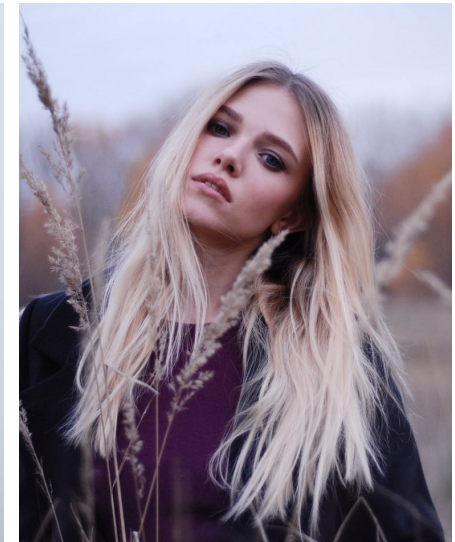

Morph

Morph Management, 36 Jangmun-ro Yongsan-gu Seoul Korea ZIP 04393 | Phone: +82 2 797 7200

VIKI BOIARINOVA (@victoriaboyarinova)

Height 171/5'7.5" Bust 82/32.5" Waist 58/23" Hips 88/34.5" Hair Blonde Eyes Blue Born in 1900