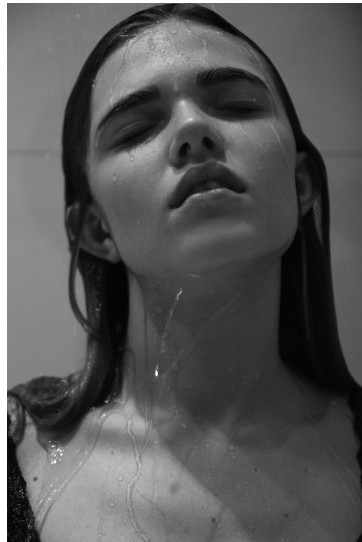

Morph

Morph Management, 36 Jangmun-ro Yongsan-gu Seoul Korea ZIP 04393 | Phone: +82 2 797 7200

VIKI BOIARINOVA (@victoriaboyarinova)

Height 171/5'7.5" Bust 82/32.5" Waist 58/23" Hips 88/34.5" Hair Blonde Eyes Blue Born in 1900