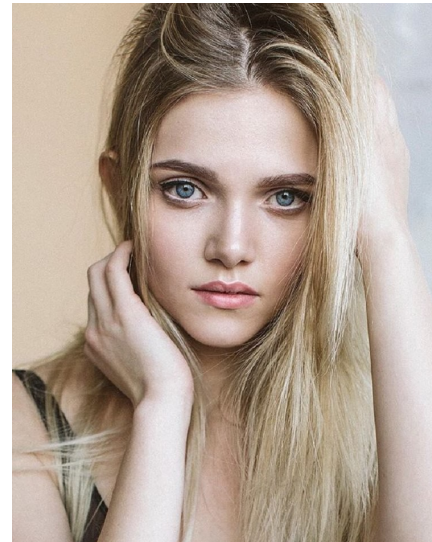

Morph

Morph Management, 36 Jangmun-ro Yongsan-gu Seoul Korea ZIP 04393 | Phone: +82 2 797 7200

VIKI BOIARINOVA (@victoriaboyarinova)

Height 171/5'7.5" Bust 82/32.5" Waist 58/23" Hips 88/34.5" Hair Blonde Eyes Blue Born in 1900