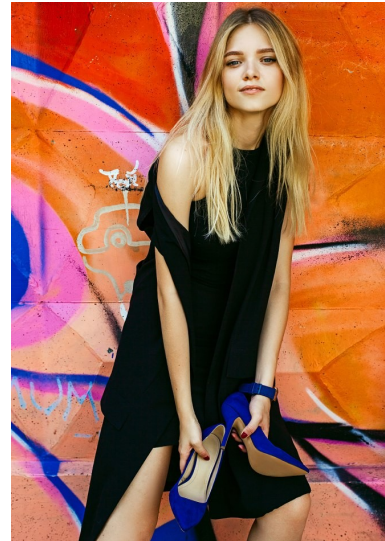

Morph

Morph Management, 36 Jangmun-ro Yongsan-gu Seoul Korea ZIP 04393 | Phone: +82 2 797 7200

VIKI BOIARINOVA (@victoriaboyarinova)

Height 171/5'7.5" Bust 82/32.5" Waist 58/23" Hips 88/34.5" Hair Blonde Eyes Blue Born in 1900