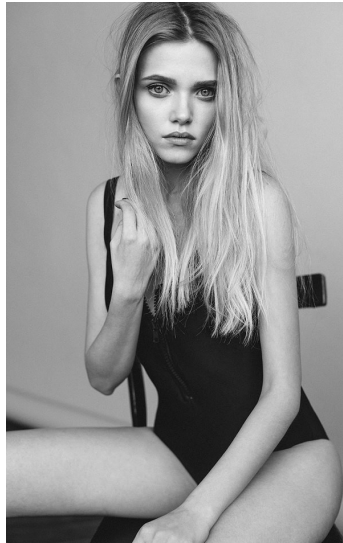

Morph

Morph Management, 36 Jangmun-ro Yongsan-gu Seoul Korea ZIP 04393 | Phone: +82 2 797 7200

VIKI BOIARINOVA (@victoriaboyarinova)

Height 171/5'7.5" Bust 82/32.5" Waist 58/23" Hips 88/34.5" Hair Blonde Eyes Blue Born in 1900