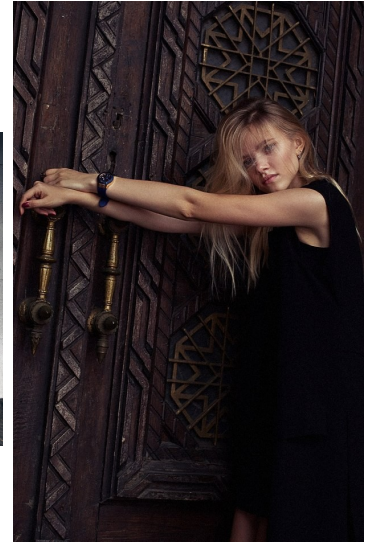

Morph

Morph Management, 36 Jangmun-ro Yongsan-gu Seoul Korea ZIP 04393 | Phone: +82 2 797 7200

VIKI BOIARINOVA (@victoriaboyarinova)

Height 171/5'7.5" Bust 82/32.5" Waist 58/23" Hips 88/34.5" Hair Blonde Eyes Blue Born in 1900