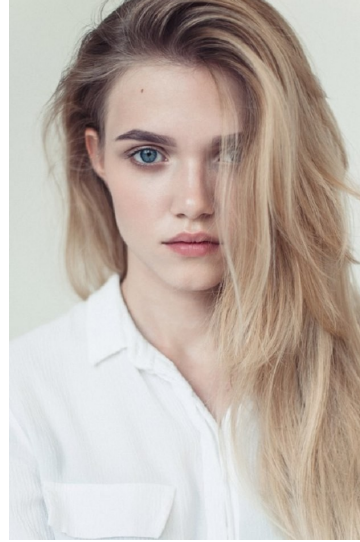

Morph

Morph Management, 36 Jangmun-ro Yongsan-gu Seoul Korea ZIP 04393 | Phone: +82 2 797 7200

VIKI BOIARINOVA (@victoriaboyarinova)

Height 171/5'7.5" Bust 82/32.5" Waist 58/23" Hips 88/34.5" Hair Blonde Eyes Blue Born in 1900