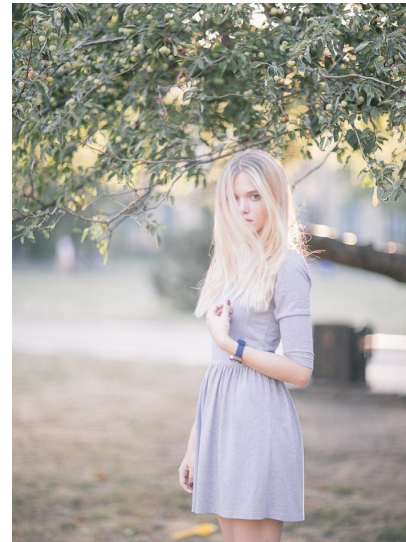

Morph

Morph Management, 36 Jangmun-ro Yongsan-gu Seoul Korea ZIP 04393 | Phone: +82 2 797 7200

VIKI BOIARINOVA (@victoriaboyarinova)

Height 171/5'7.5" Bust 82/32.5" Waist 58/23" Hips 88/34.5" Hair Blonde Eyes Blue Born in 1900