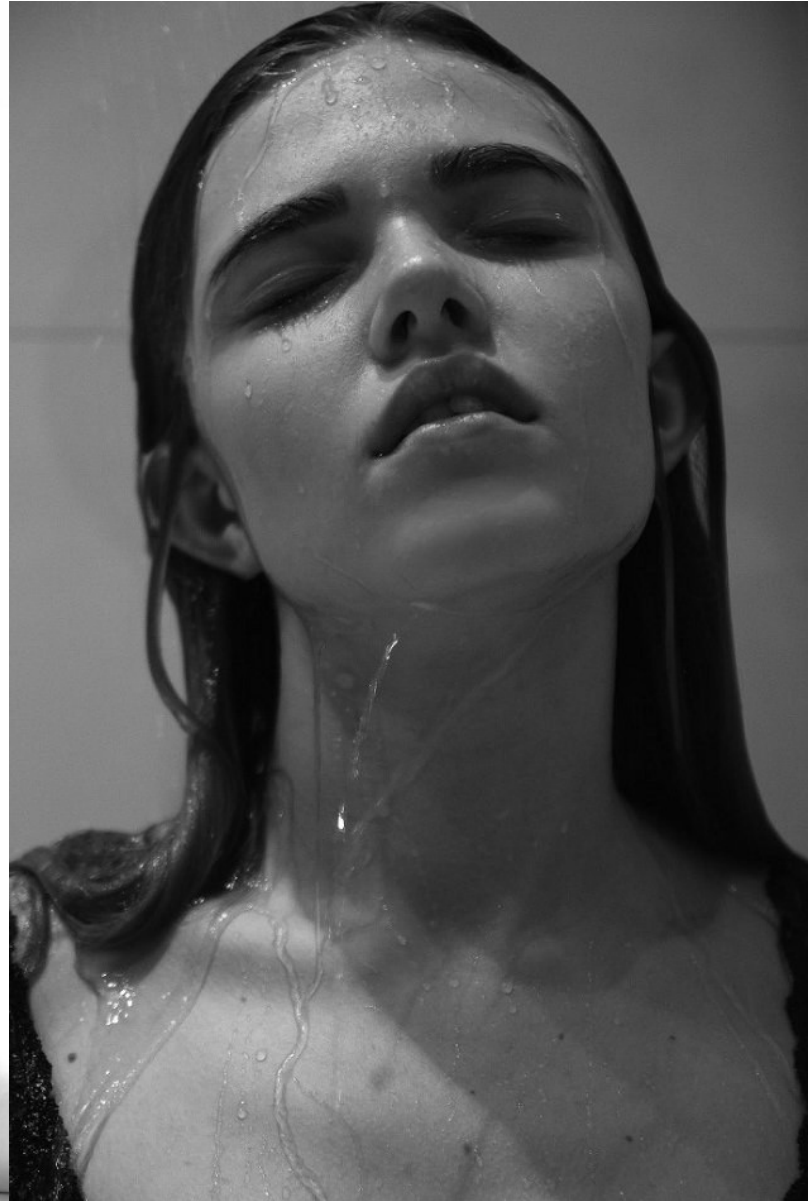

Morph

Morph Management, 36 Jangmun-ro Yongsan-gu Seoul Korea ZIP 04393 | Phone: +82 2 797 7200

Height 171/5'7.5" Bust 82/32.5" Waist 58/23" Hips 88/34.5" Hair Blonde Eyes Blue Born in 1900