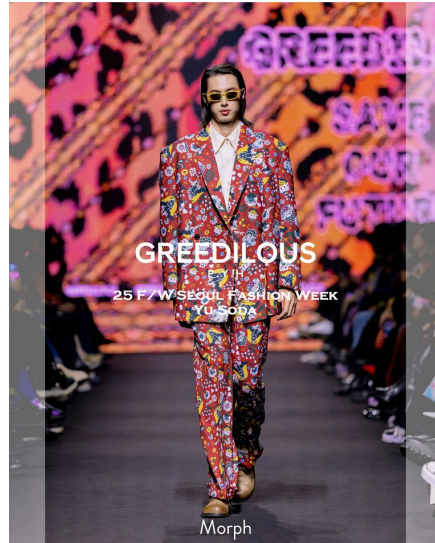

# Morph

Morph Management, 36 Jangmun-ro Yongsan-gu Seoul Korea ZIP 04393 | Phone: +82 2 797 7200

YU SODA (@yusodaman)

Height 189/6'2.5" Chest 89/35" Waist 70/27.5" Hips 90/35.5" Shoe 290mm Hair Black Eyes Black Born in 1997