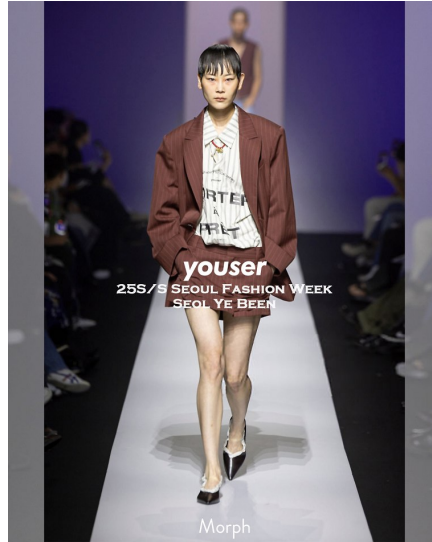

Morph

Morph Management, 36 Jangmun-ro Yongsan-gu Seoul Korea ZIP 04393 | Phone: +82 2 797 7200

SEOUL YE BEEN (@yebeen1105)

Height 178/5'10" Bust 74/29" A Waist 54/21" Hips 82/32.5" Shoe 240mm Hair Black Eyes Dark Brown Born in 1998

Morph

Morph Management, 36 Jangmun-ro Yongsan-gu Seoul Korea ZIP 04393 | Phone: +82 2 797 7200

SEOL YE BEEN (@yebeen1105)

Height 178/5'10" Bust 74/29" A Waist 54/21" Hips 82/32.5" Shoe 240mm Hair Black Eyes Dark Brown Born in 1998