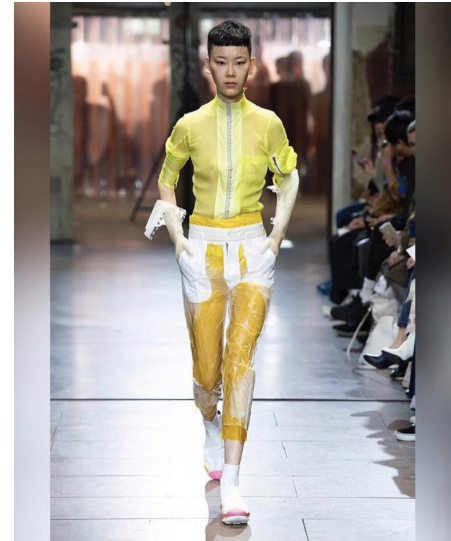

Morph

Morph Management, 36 Jangmun-ro Yongsan-gu Seoul Korea ZIP 04393 | Phone: +82 2 797 7200

SEOL YE BEEN (@yebeen1105)

Height 178/5'10" Bust 74/29" A Waist 54/21" Hips 82/32.5" Shoe 240mm Hair Black Eyes Dark Brown Born in 1998