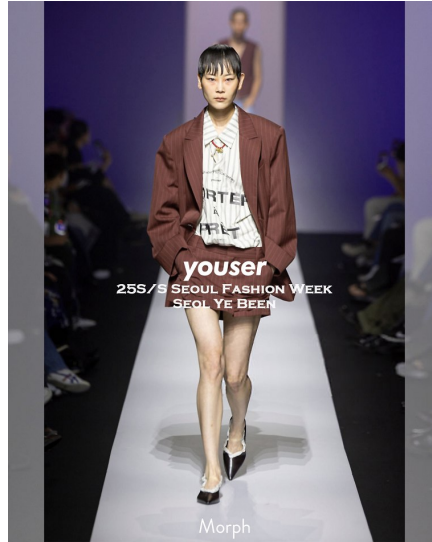

Morph

Morph Management, 36 Jangmun-ro Yongsan-gu Seoul Korea ZIP 04393 | Phone: +82 2 797 7200

SEOL YE BEEN (@yebeen1105)

Height 178/5'10" Bust 74/29" A Waist 54/21" Hips 82/32.5" Shoe 240mm Hair Black Eyes Dark Brown Born in 1998