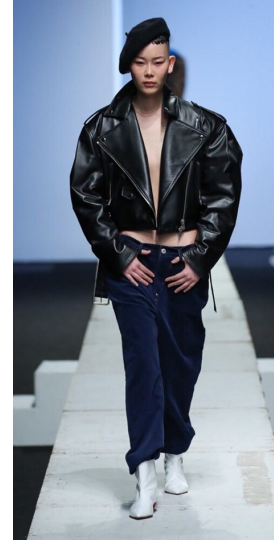

Morph

Morph Management, 36 Jangmun-ro Yongsan-gu Seoul Korea ZIP 04393 | Phone: +82 2 797 7200

SEOL YE BEEN (@yebeen1105)

Height 178/5'10" Bust 74/29" A Waist 54/21" Hips 82/32.5" Shoe 240mm Hair Black Eyes Dark Brown Born in 1998