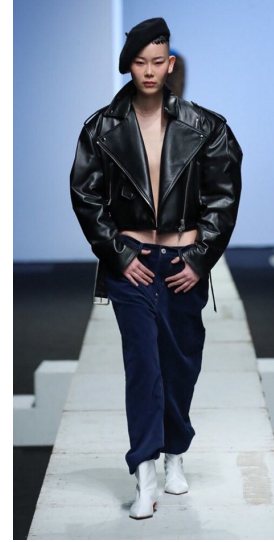

Morph

Morph Management, 36 Jangmun-ro Yongsan-gu Seoul Korea ZIP 04393 | Phone: +82 2 797 7200

SEOUL YE BEEN (@yebeen1105)

Height 178/5'10" Bust 74/29" A Waist 54/21" Hips 82/32.5" Shoe 240mm Hair Black Eyes Dark Brown Born in 1998

Morph

Morph Management, 36 Jangmun-ro Yongsan-gu Seoul Korea ZIP 04393 | Phone: +82 2 797 7200

SEOL YE BEEN (@yebeen1105)

Height 178/5'10" Bust 74/29" A Waist 54/21" Hips 82/32.5" Shoe 240mm Hair Black Eyes Dark Brown Born in 1998