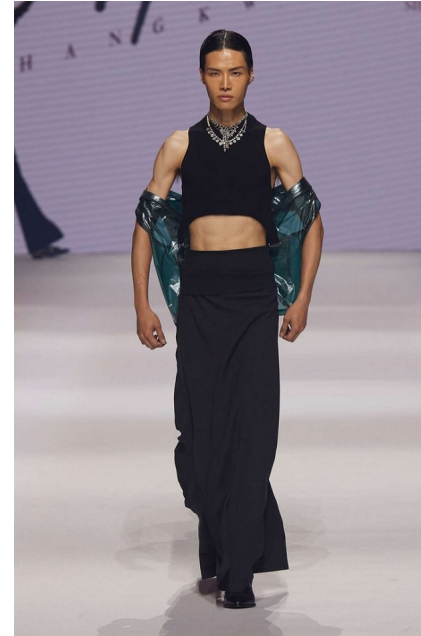

## Jun (@jskimlv)

Height 187/6'1.5" Chest 80/31.5" Waist 63/25" Hips 84/33" Shoe 275mm Hair Black Eyes Black Born in 1995