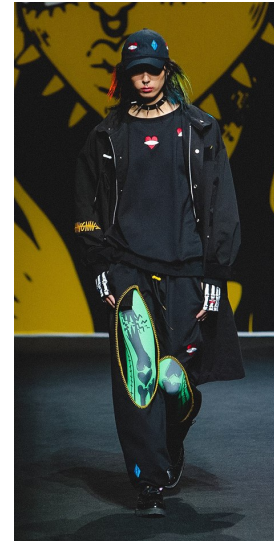

Morph

Morph Management, 36 Jangmun-ro Yongsan-gu Seoul Korea ZIP 04393 | Phone: +82 2 797 7200

LEE HYEON SEO (@tgt_thumb)

Height 186/6'1.5" Chest 84/33" Waist 66/26" Hips 92/36" Shoe 275mm Hair Black Eyes Brown Born in 2002