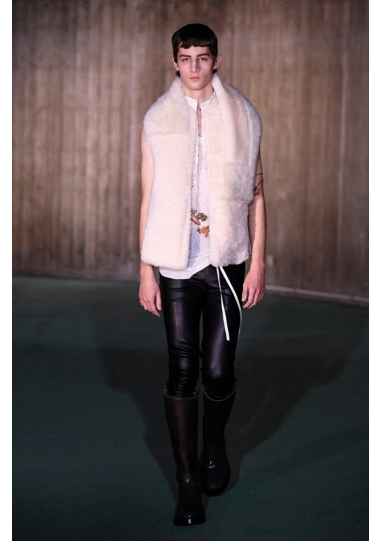

Morph

Morph Management, 36 Jangmun-ro Yongsan-gu Seoul Korea ZIP 04393 | Phone: +82 2 797 7200

YONATAN EXSS

Height 188/6'2" Chest 84/33" Waist 72/28.5" Hips 91/36" Hair Brown Eyes Brown Born in 1900