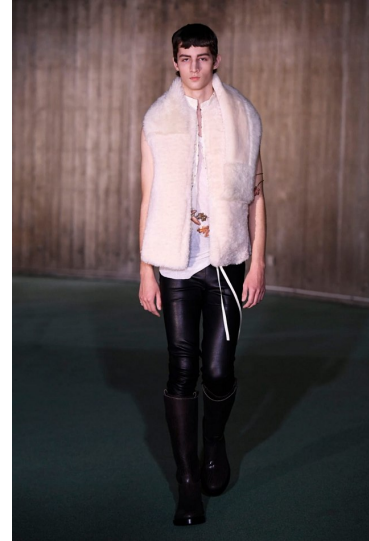

## YONATAN EXSS

Height 188/6'2" Chest 84/33" Waist 72/28.5" Hips 91/36" Hair Brown Eyes Brown Born in 1900