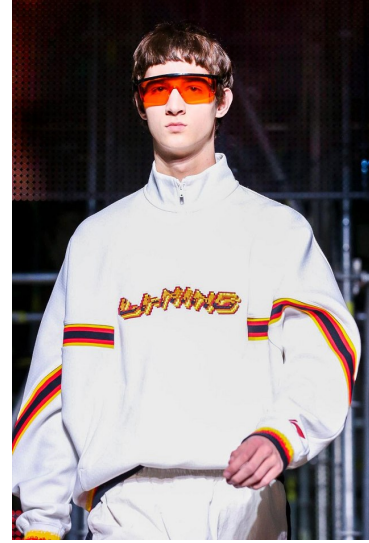

## YONATAN EXSS

Height 188/6'2" Chest 84/33" Waist 72/28.5" Hips 91/36" Hair Brown Eyes Brown Born in 1900