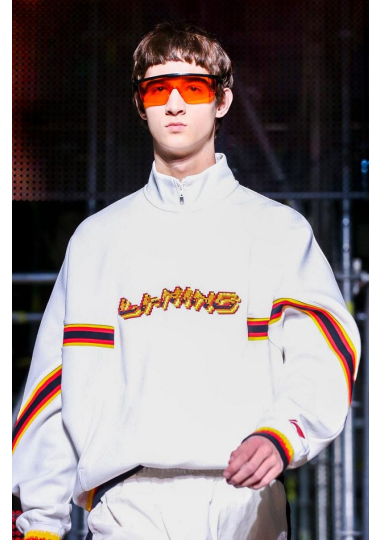

Morph

Morph Management, 36 Jangmun-ro Yongsan-gu Seoul Korea ZIP 04393 | Phone: +82 2 797 7200

YONATAN EXSS

Height 188/6'2" Chest 84/33" Waist 72/28.5" Hips 91/36" Hair Brown Eyes Brown Born in 1900