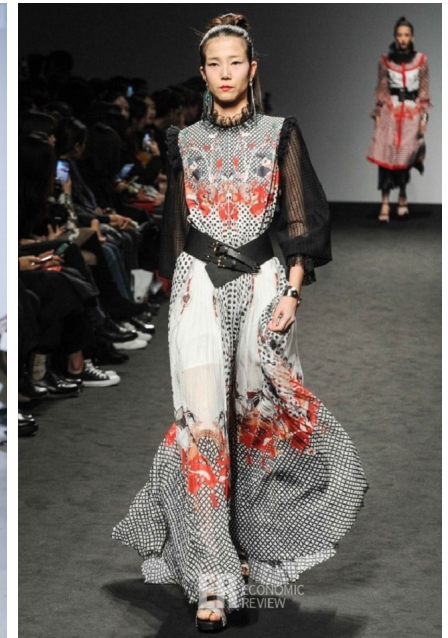

Morph

Morph Management, 36 Jangmun-ro Yongsan-gu Seoul Korea ZIP 04393 | Phone: +82 2 797 7200

Suni Choi (@suni___)

Height 178/5'10" Bust 77/30.5" A Waist 59/23" Hips 88/34.5" Shoe 250mm
Hair Black Eyes Dark Brown Born in 2000