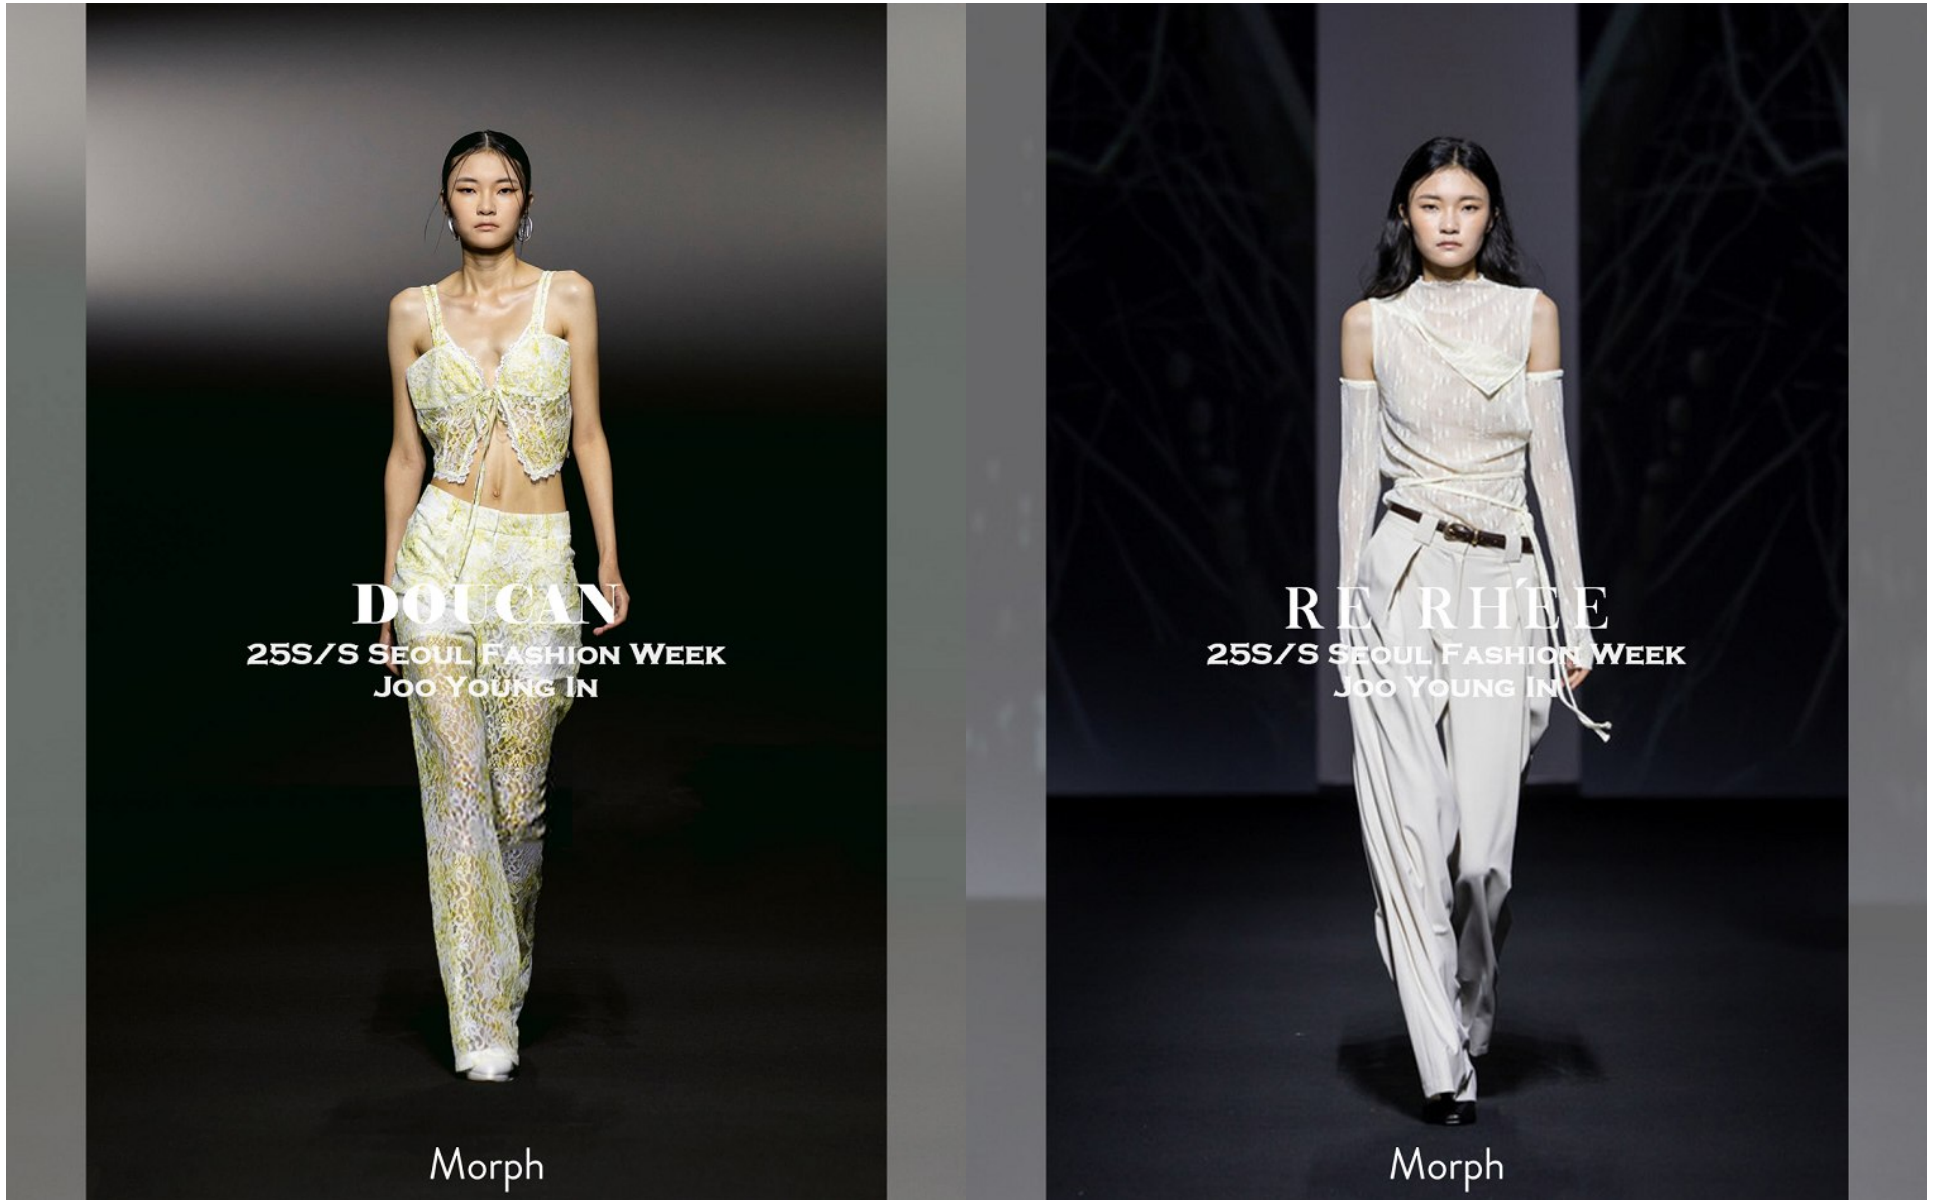

Morph

Morph Management, 36 Jangmun-ro Yongsan-gu Seoul Korea ZIP 04393 | Phone: +82 2 797 7200

JOO YOUNG IN (@zoo_0__person_)

Height 177/5'9.5" Bust 77/30.5" A Waist 52/20.5" Hips 89/35" Shoe 245mm Hair Black Eyes Black Born in 2002