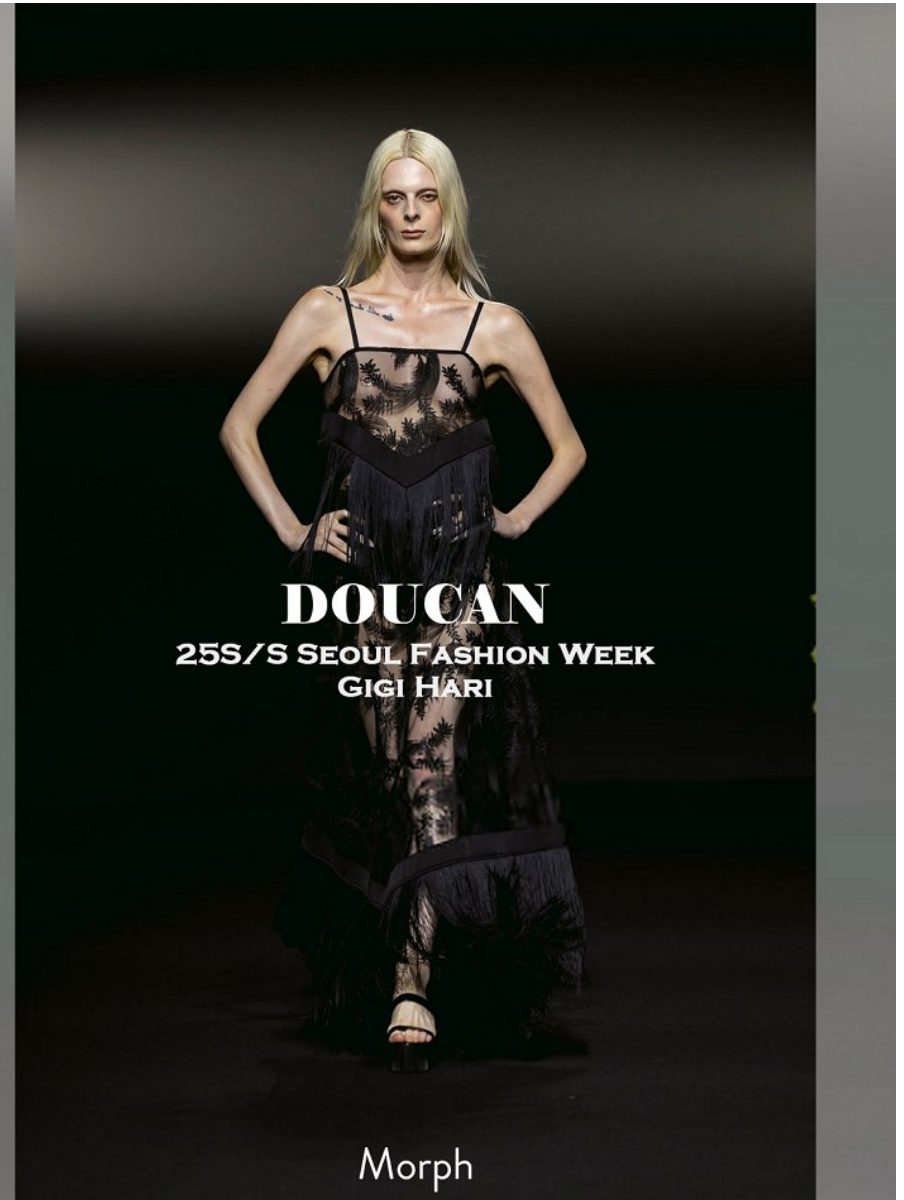

# Morph

Morph Management, 36 Jangmun-ro Yongsan-gu Seoul Korea ZIP 04393 | Phone: +82 2 797 7200

GIGI HARI (@gigi.hari)

Height 182/5'11.5" Bust 80/31.5" A Waist 61/24" Hips 85/33.5" Shoe 260mm Hair Blonde Eyes Green/Brown Born in 1994