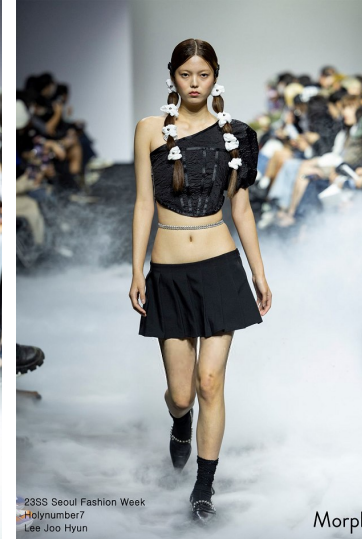

Morph

Morph Management, 36 Jangmun-ro Yongsan-gu Seoul Korea ZIP 04393 | Phone: +82 2 797 7200

LEE JOO HYUN (@jooiooui)

Height 178/5'10" Bust 80/31.5" A Waist 60/23.5" Hips 90/35.5" Shoe 250mm Hair Black Eyes Black Born in 2004