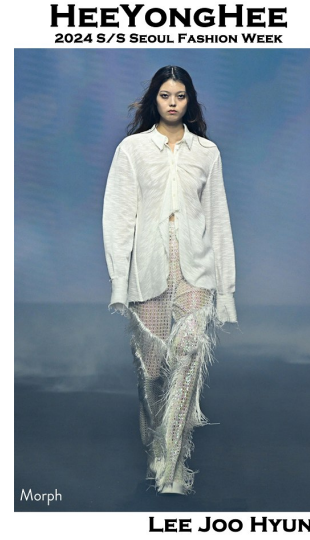

Morph

Morph Management, 36 Jangmun-ro Yongsan-gu Seoul Korea ZIP 04393 | Phone: +82 2 797 7200

LEE JOO HYUN (@jooiooui)

Height 178/5'10" Bust 80/31.5" A Waist 60/23.5" Hips 90/35.5" Shoe 250mm Hair Black Eyes Black Born in 2004