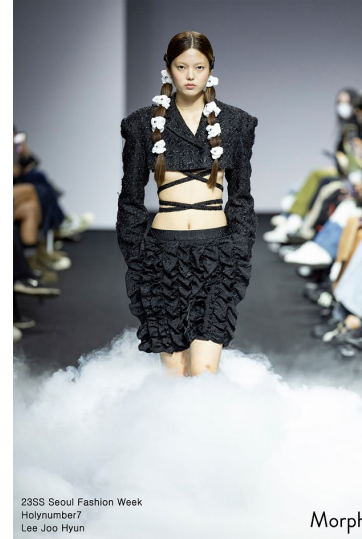

Morph

Morph Management, 36 Jangmun-ro Yongsan-gu Seoul Korea ZIP 04393 | Phone: +82 2 797 7200

LEE JOO HYUN (@jooiooui)

Height 178/5'10" Bust 80/31.5" A Waist 60/23.5" Hips 90/35.5" Shoe 250mm Hair Black Eyes Black Born in 2004