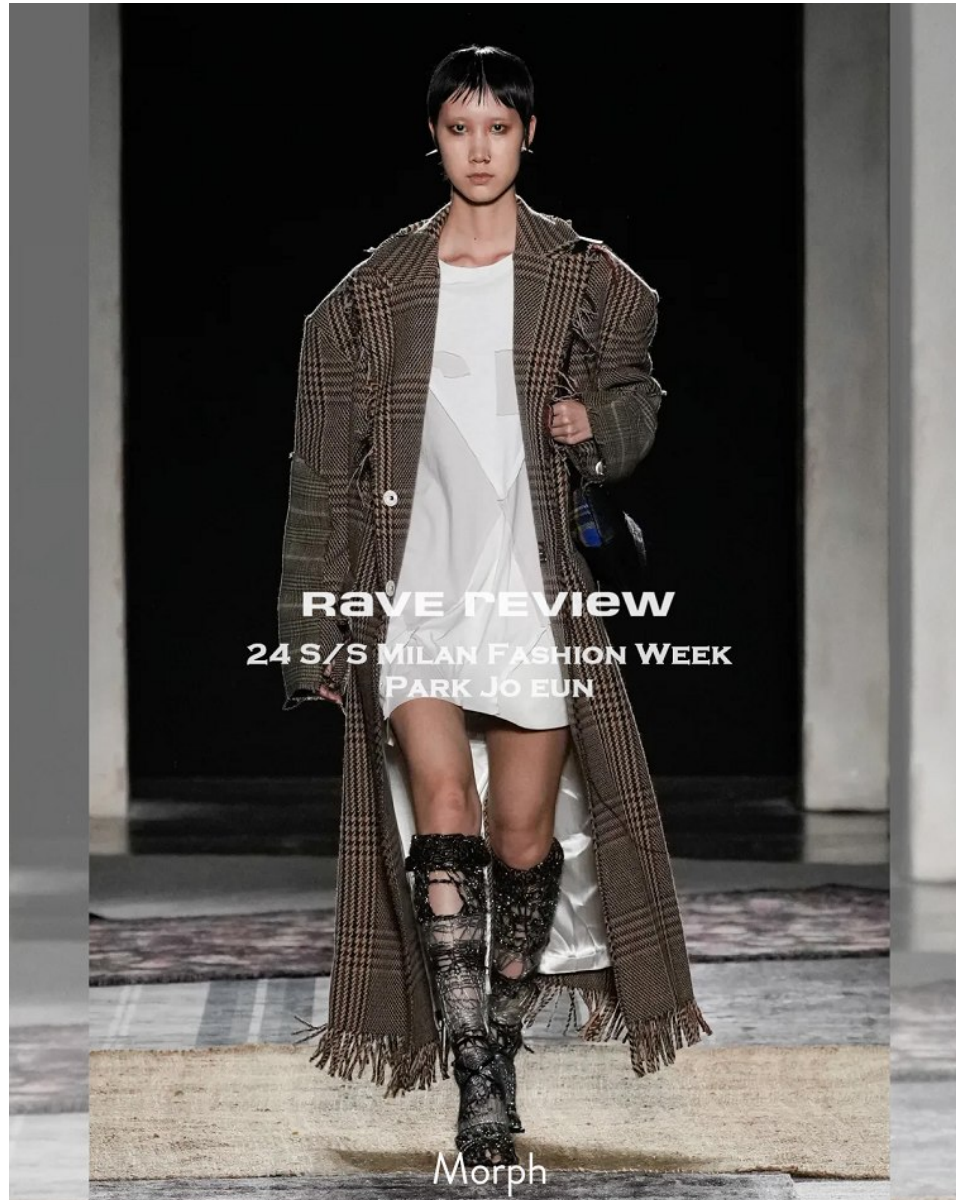

Morph

Morph Management, 36 Jangmun-ro Yongsan-gu Seoul Korea ZIP 04393 | Phone: +82 2 797 7200

PARK JO EUN (@i.m__good_)

Height 180/5'11" Bust 81/32" A Waist 61/24" Hips 90/35.5" Shoe 250mm Hair Black Eyes Brown Born in 2002