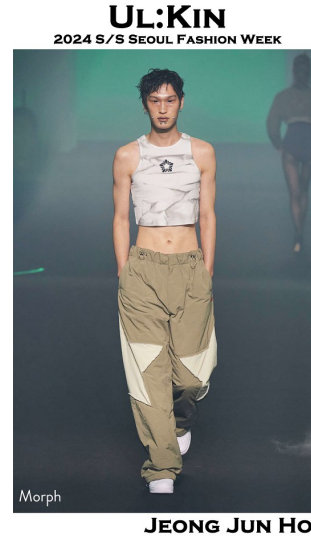

Morph

Morph Management, 36 Jangmun-ro Yongsan-gu Seoul Korea ZIP 04393 | Phone: +82 2 797 7200

JEONG JUNHO (@_xnkstyrokbuddy)

Height 187/6'1.5" Chest 82/32.5" Waist 65/25.5" Hips 90/35.5" Shoe 280mm Hair Black Eyes Black Born in 2002