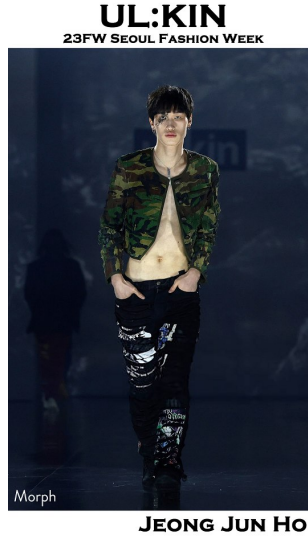

Morph

Morph Management, 36 Jangmun-ro Yongsan-gu Seoul Korea ZIP 04393 | Phone: +82 2 797 7200

JEONG JUNHO (@_xnkstyrokbuddy)

Height 187/6'1.5" Chest 82/32.5" Waist 65/25.5" Hips 90/35.5" Shoe 280mm Hair Black Eyes Black Born in 2002