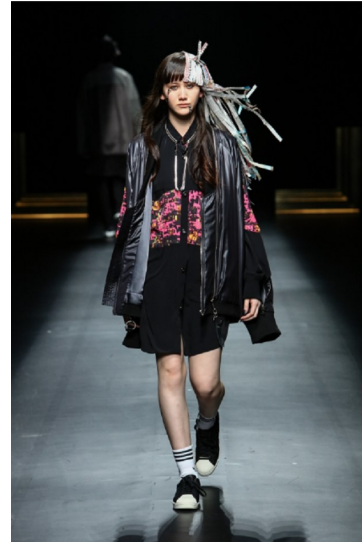

Morph

Morph Management, 36 Jangmun-ro Yongsan-gu Seoul Korea ZIP 04393 | Phone: +82 2 797 7200

ELENA KENDALL (@elenakendall_)

Height 175/5'9" Bust 77/30.5" Waist 59/23" Hips 88/34.5" Shoe 255MM Hair Blonde Eyes Green Born in 1900