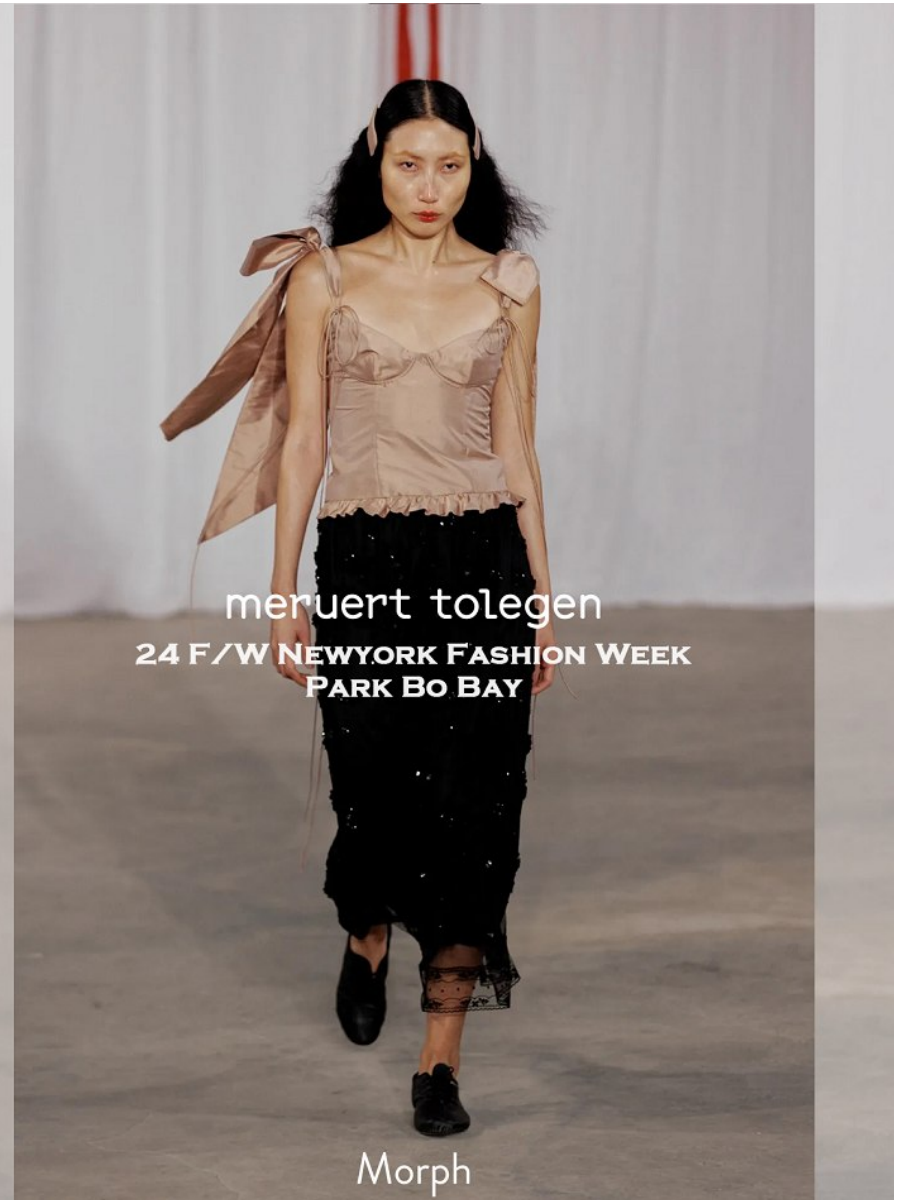

Morph

Morph Management, 36 Jangmun-ro Yongsan-gu Seoul Korea ZIP 04393 | Phone: +82 2 797 7200

PARK BO BAY (@bobaypark)

Height 175/5'9" Bust 81/32" Waist 61/24" Hips 86/34" Shoe 255mm Hair Black Eyes Brown Born in 1993